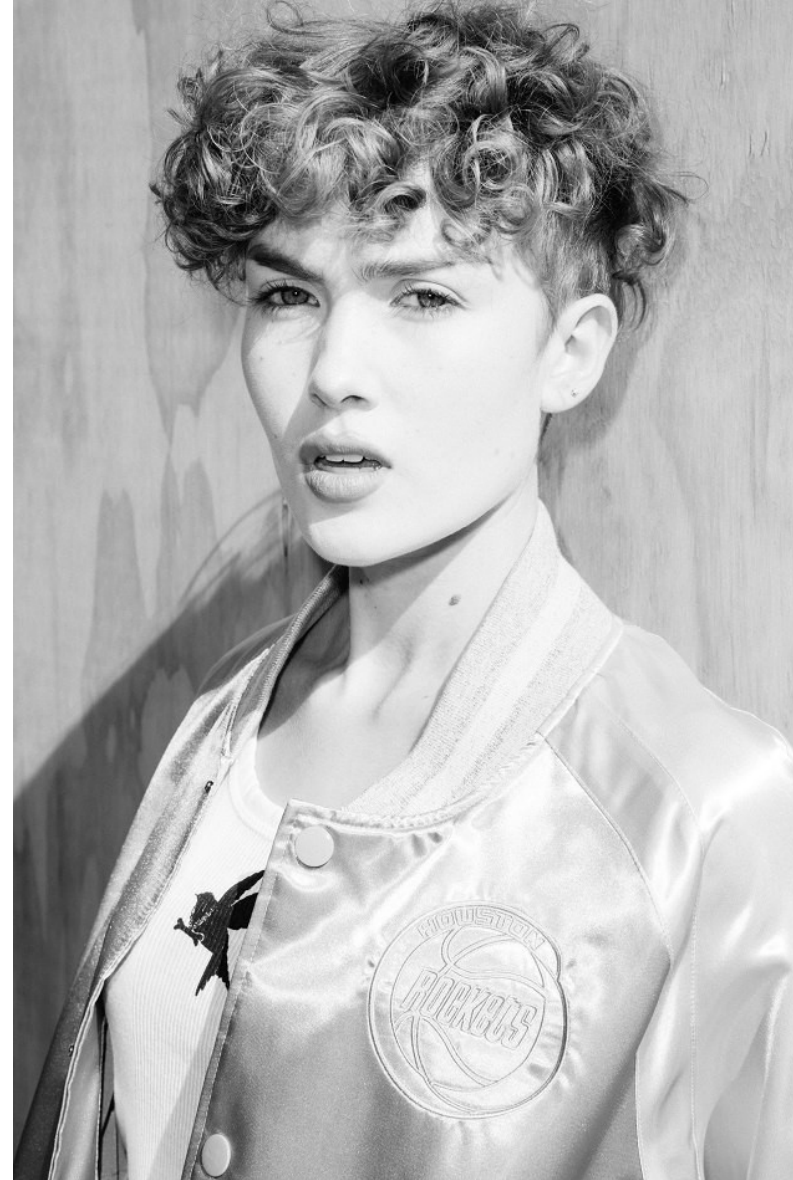

HAYDEN BRYANT

Height 170cm/5'7" Chest 79cm/31" Waist 71cm/28" Shoe 40 EU/7.5 US/7 UK Hair Blonde Eyes Blue

HAYDEN BRYANT

Height 170cm/5'7" Chest 79cm/31" Waist 71cm/28" Shoe 40 EU/7.5 US/7 UK Hair Blonde Eyes Blue