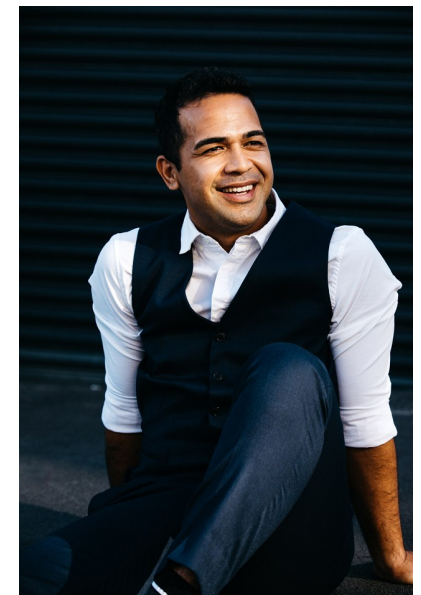

ERIC RIPLEY

Height 180cm/5'11" Chest 92cm/36" Waist 81cm/32" Shoe 44.5 EU/10.5  
US/10 UK Hair Black Eyes Brown

17D Pollen Street  
Grey Lynn  
Auckland