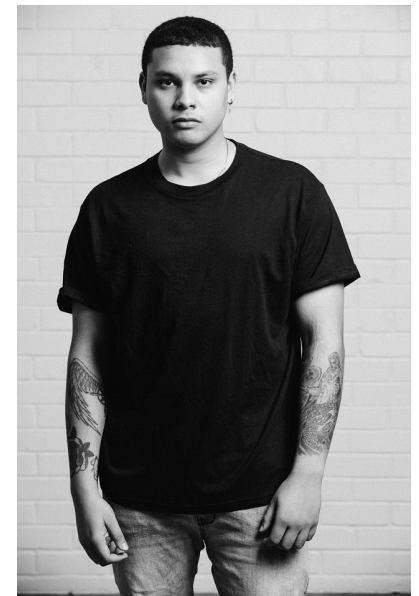

CHASE ADAMS

Height 183cm/6'0" Chest 107cm/42" Waist 86cm/34" Shoe 45 EU/11
US/10.5 UK Hair Black Eyes Brown

17D Pollen Street
Grey Lynn
Auckland