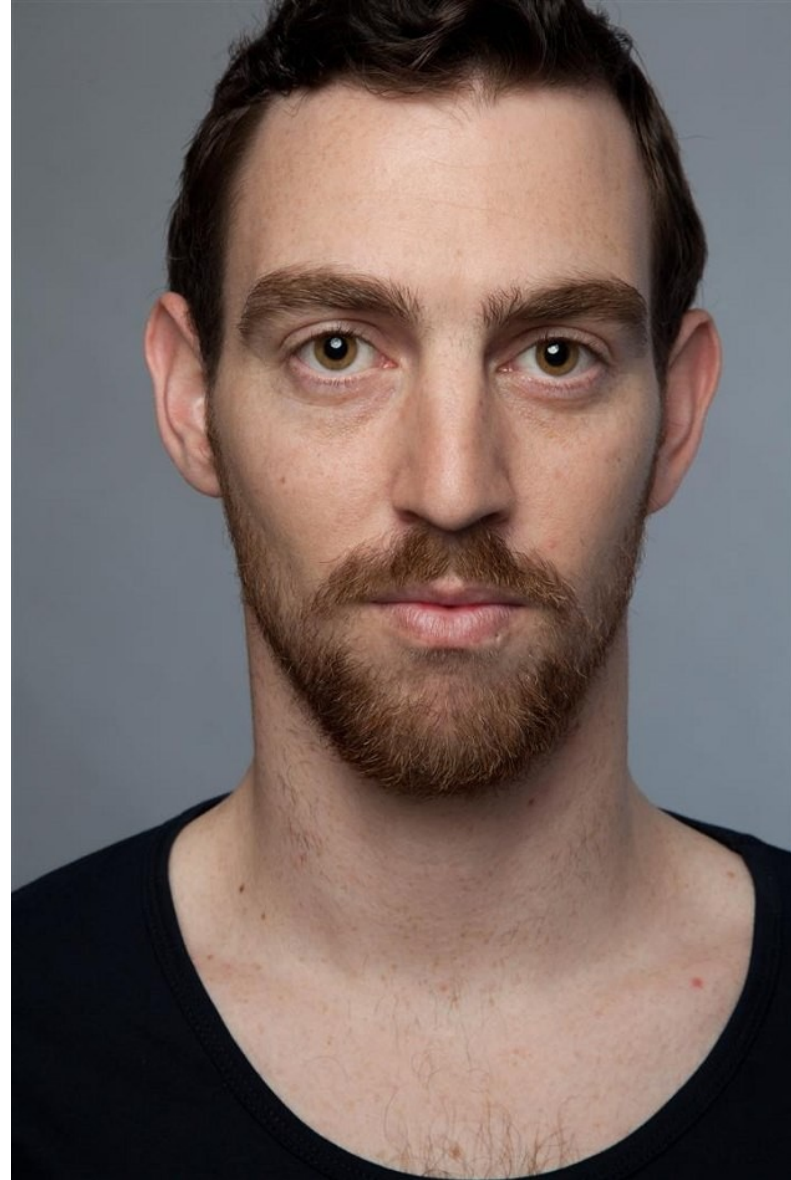

PETER HANSEN

Height 180cm/5'11" Chest 94cm/37" Waist 84cm/33" Suit 99cm/39"/49 Suit Length R Shoe 43.5 EU/10 US/9.5 UK Hair Brown Eyes Hazel

PETER HANSEN

Height 180cm/5'11" Chest 94cm/37" Waist 84cm/33" Suit 99cm/39"/49 Suit Length R Shoe 43.5 EU/10 US/9.5 UK Hair Brown Eyes Hazel