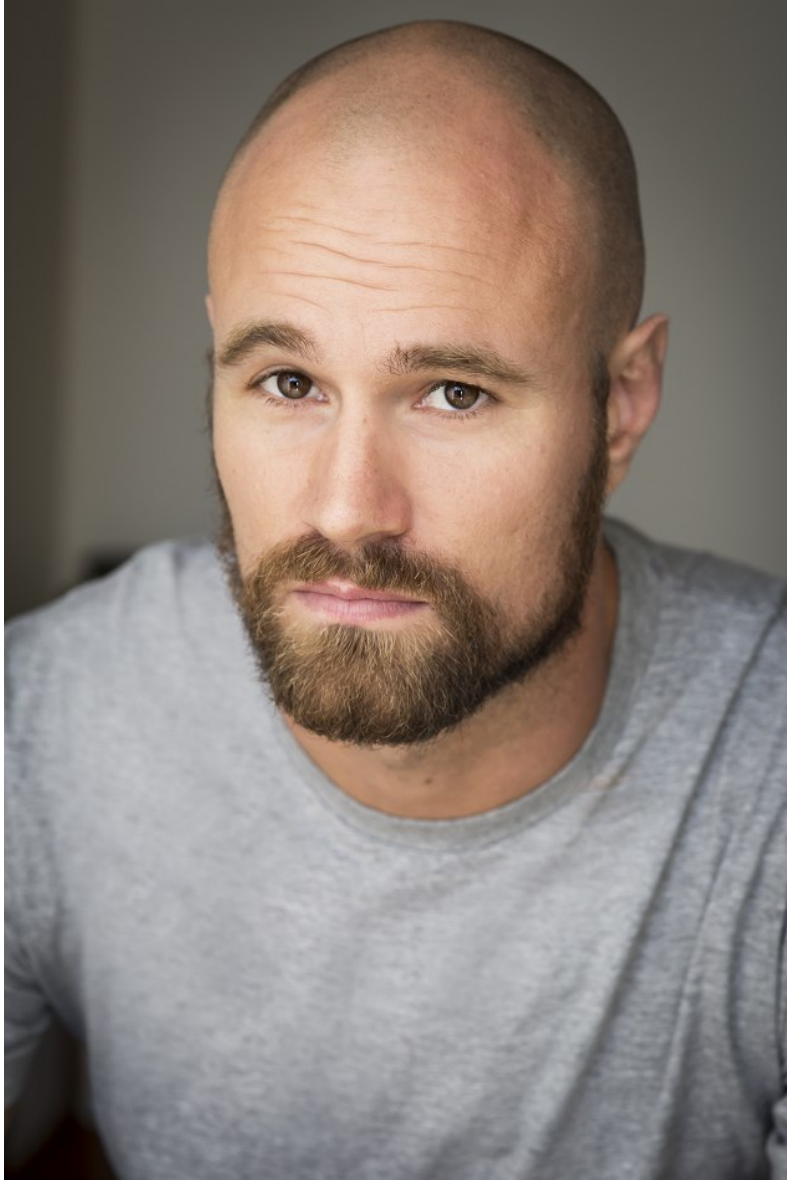

DAN BROAD

Height 6'0.5"/184cm Chest 38"/97cm Waist 34"/86cm Suit Length L Shoe 10 US/44 EU/9.5 UK Eyes Brown

DAN BROAD

Height 6'0.5"/184cm Chest 38"/97cm Waist 34"/86cm Suit Length L Shoe 10 US/44 EU/9.5 UK Eyes Brown

DAN BROAD

Height 6'0.5"/184cm Chest 38"/97cm Waist 34"/86cm Suit Length L Shoe 10 US/44 EU/9.5 UK Eyes Brown