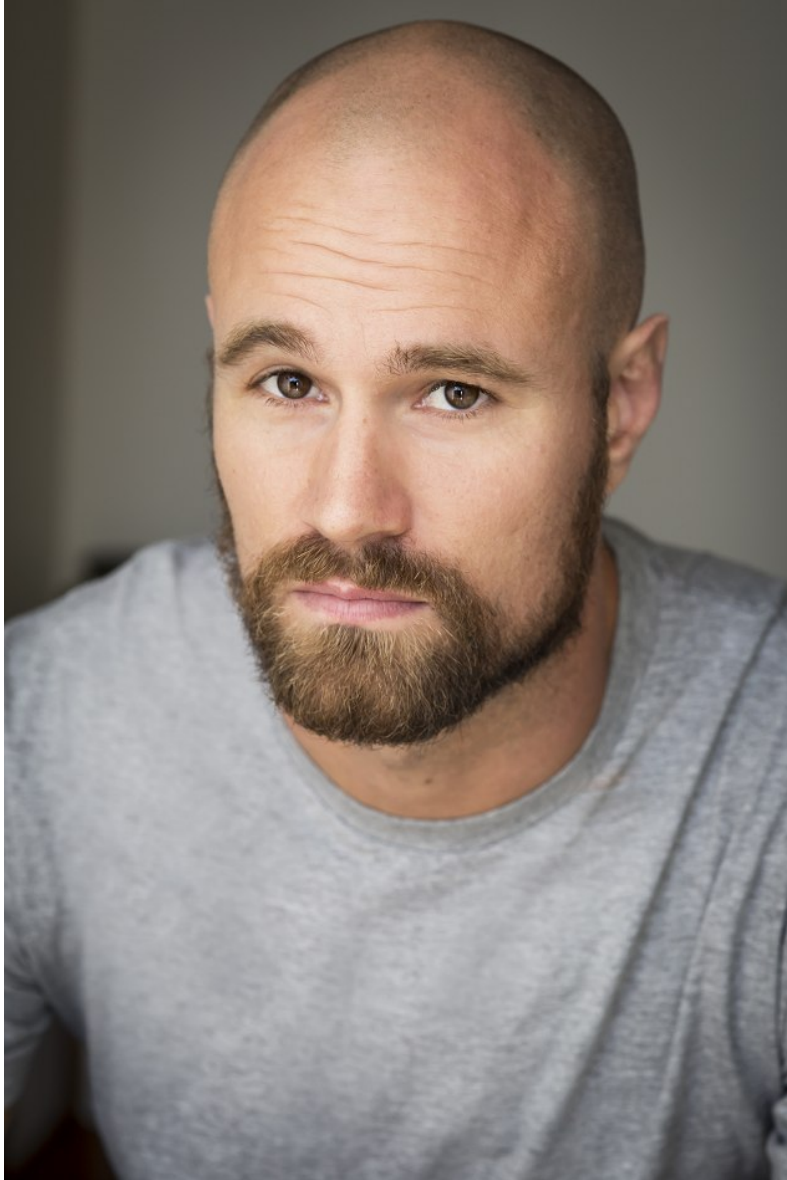

DAN BROAD

Height 184cm/6'0.5" Chest 97cm/38" Waist 86cm/34" Suit Length L Shoe 44 EU/10 US/9.5 UK Eyes Brown

DAN BROAD

Height 184cm/6'0.5" Chest 97cm/38" Waist 86cm/34" Suit Length L Shoe 44 EU/10 US/9.5 UK Eyes Brown

DAN BROAD

Height 184cm/6'0.5" Chest 97cm/38" Waist 86cm/34" Suit Length L Shoe 44 EU/10 US/9.5 UK Eyes Brown