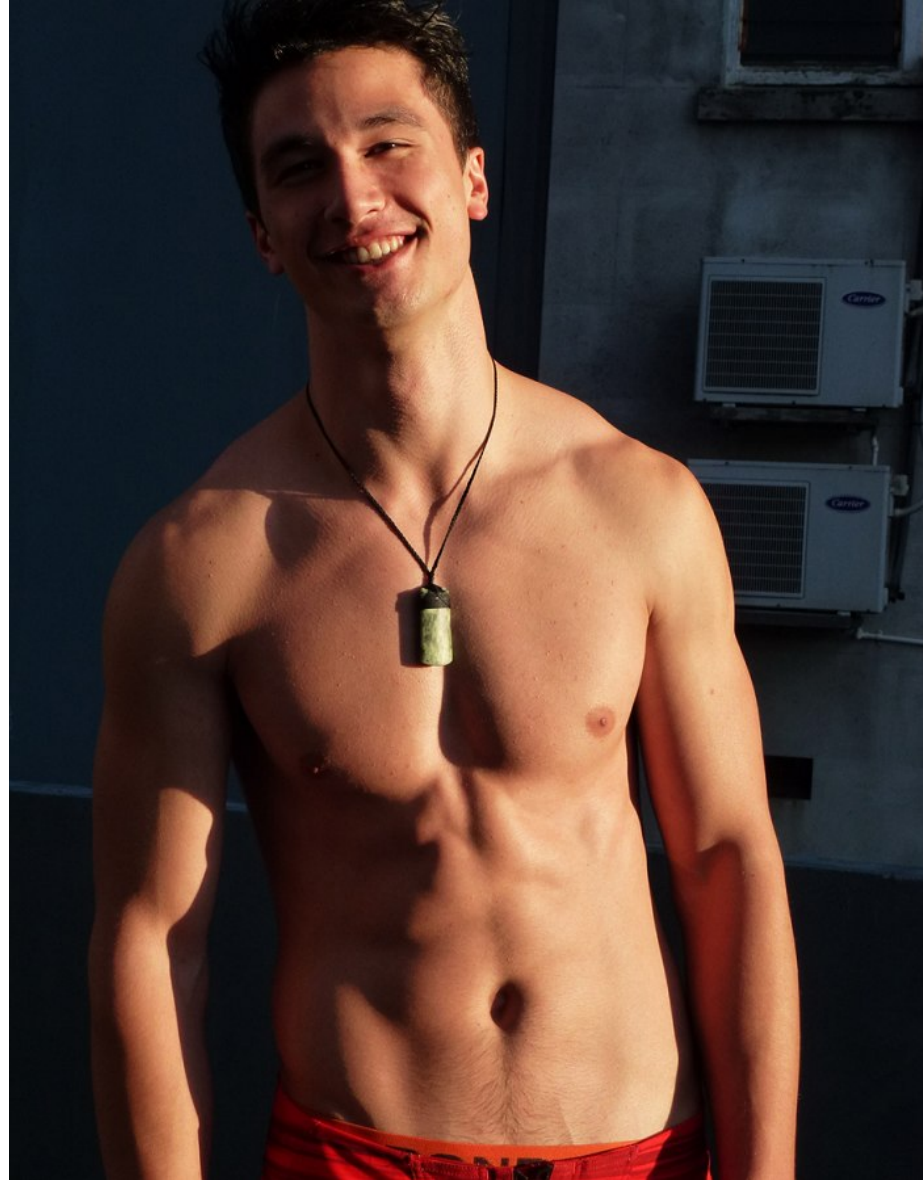

AORERE PAKI

Height 188cm/6'2" Chest 102cm/40" Waist 84cm/33" Suit Length R Shoe 46.5 EU/12 US/11.5 UK Hair Dark Brown Eyes Brown

AORERE PAKI

Height 188cm/6'2" Chest 102cm/40" Waist 84cm/33" Suit Length R Shoe 46.5 EU/12 US/11.5 UK Hair Dark Brown Eyes Brown

AORERE PAKI

Height 188cm/6'2" Chest 102cm/40" Waist 84cm/33" Suit Length R Shoe 46.5 EU/12 US/11.5 UK Hair Dark Brown Eyes Brown