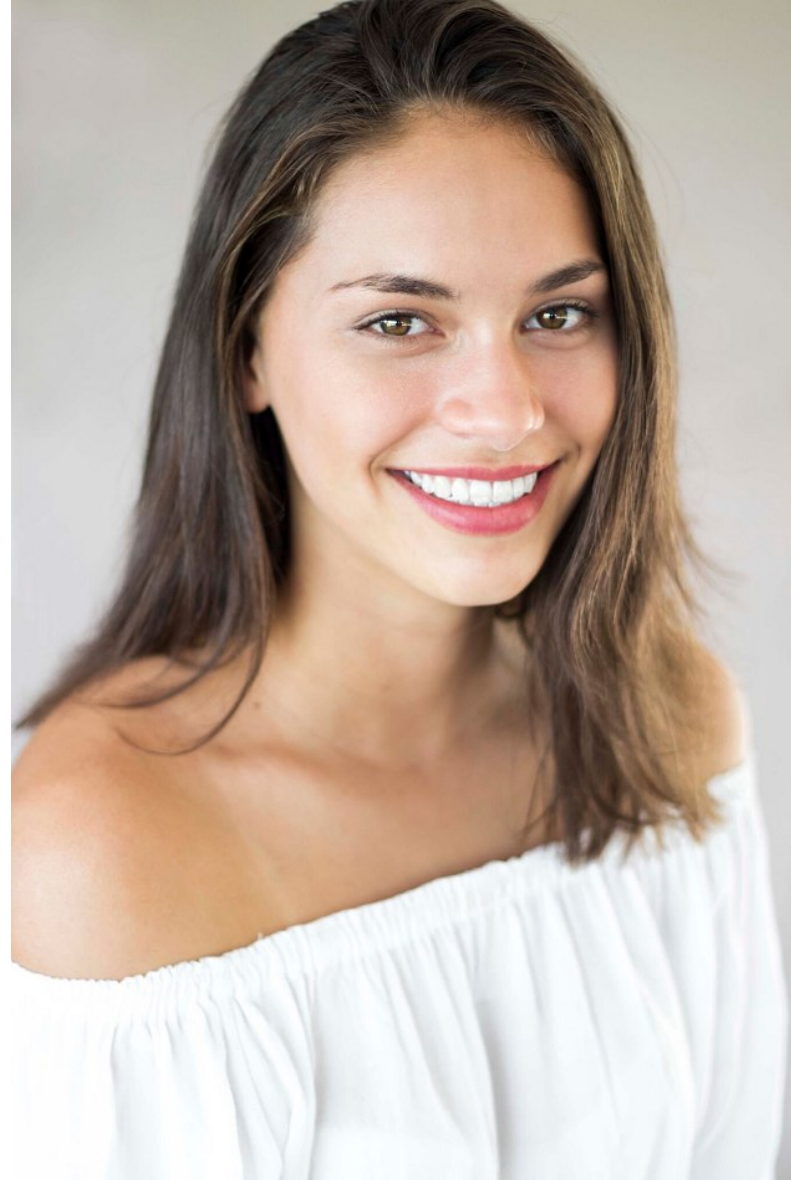

ESTELLE DAVIDSON

Height 171cm/5'7.5" Bust 79cm/31" B Waist 61cm/24" Hips 86cm/34" Dress 8 AUS/4 US/34 EU Shoe 38.5 EU/7.5 US/5.5 UK Hair Dark Brown Eyes Hazel

ESTELLE DAVIDSON

Height 171cm/5'7.5" Bust 79cm/31" B Waist 61cm/24" Hips 86cm/34" Dress 8 AUS/4 US/34 EU Shoe 38.5 EU/7.5 US/5.5 UK Hair Dark Brown Eyes Hazel

ESTELLE DAVIDSON

Height 171cm/5'7.5" Bust 79cm/31" B Waist 61cm/24" Hips 86cm/34" Dress 8 AUS/4 US/34 EU Shoe 38.5 EU/7.5 US/5.5 UK Hair Dark Brown Eyes Hazel