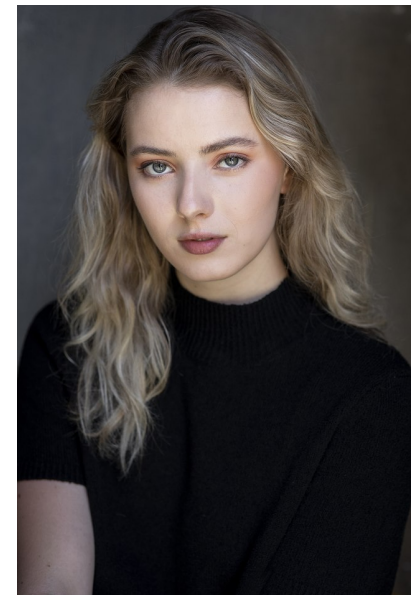

ZOE GIBB

Height 181cm/5'11.5" Bust 86cm/34" A/B Waist 66cm/26" Hips 99cm/39"
Dress 8-10 AUS/4-6US/34-36 EU Shoe 39 EU/8 US/6 UK Hair Blonde
Eyes Blue/Green

17D Pollen Street
Grey Lynn
Auckland