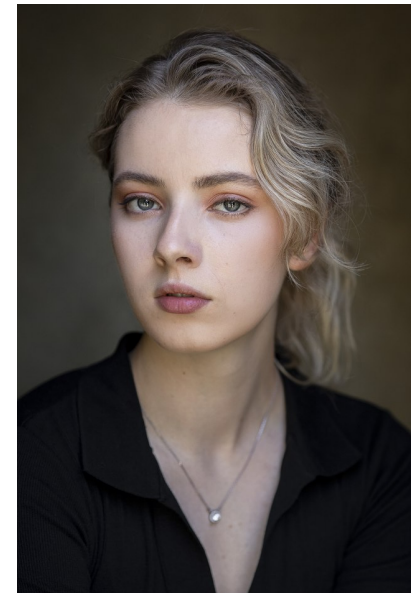

ZOE GIBB

Height 181cm/5'11.5" Bust 86cm/34" A/B Waist 66cm/26" Hips 99cm/39"
Dress 8-10 AUS/4-6US/34-36 EU Shoe 39 EU/8 US/6 UK Hair Blonde
Eyes Blue/Green

17D Pollen Street
Grey Lynn
Auckland