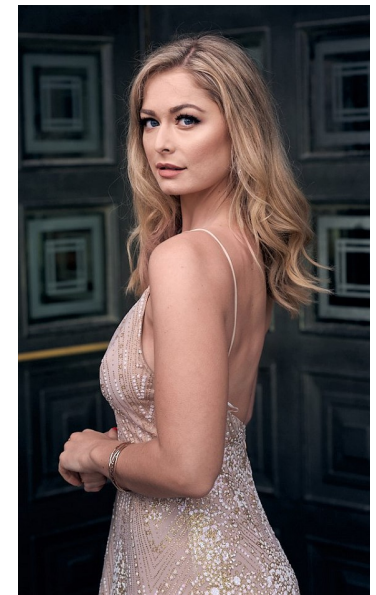

LAUREN MARSHALL

Height 174cm/5'8.5" Bust 89cm/35" C Waist 66cm/26" Dress 8-10  
AUS/4-6US/34-36 EU Shoe 38 EU/7 US/5 UK Hair Blonde Eyes Blue

17D Pollen Street  
Grey Lynn  
Auckland