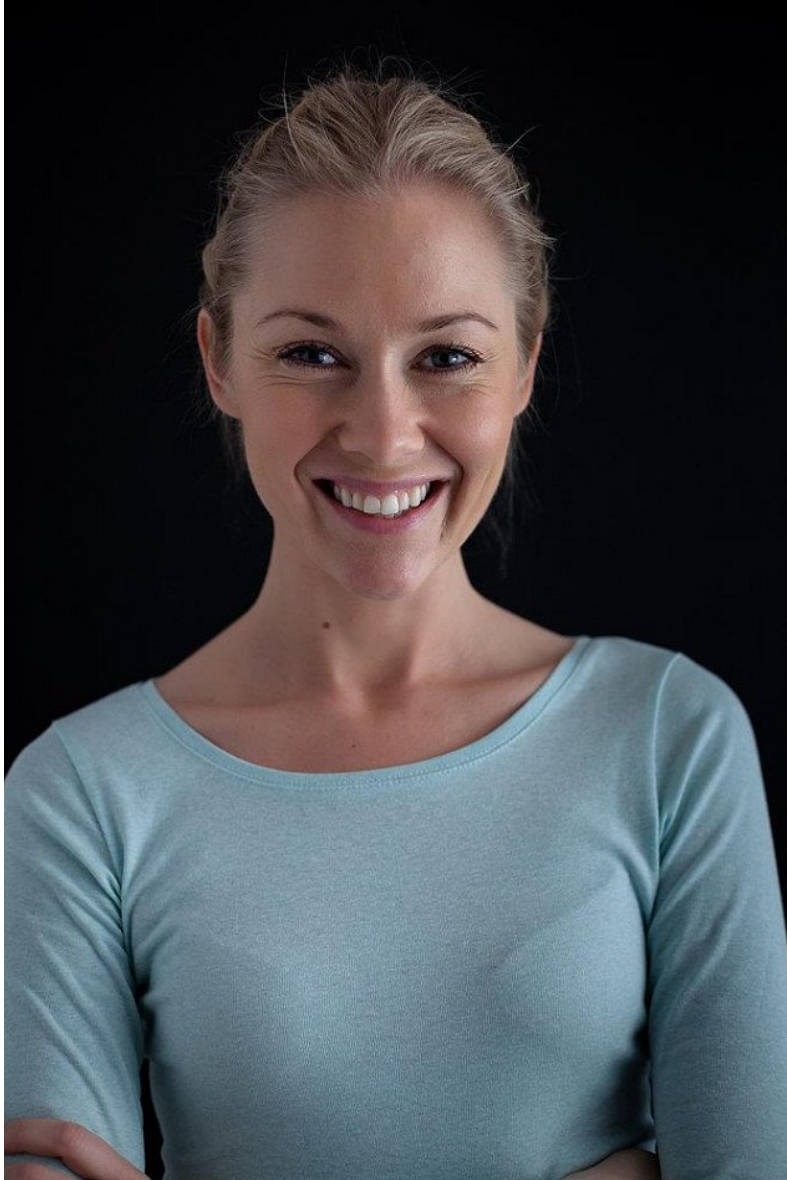

KIRSTEN PEDERSEN

Height 5'10"/178cm Bust 32"/81cm Waist 25"/64cm Hips 33"/84cm Dress 8-10 AUS/4-6US/34-36 EU Shoe 8 US/39 EU/6 UK Hair Blonde Eyes Blue

KIRSTEN PEDERSEN

Height 5'10"/178cm   Bust 32"/81cm   Waist 25"/64cm   Hips 33"/84cm   Dress 8-10 AUS/4-6US/34-36 EU   Shoe 8 US/39 EU/6 UK   Hair Blonde   Eyes Blue

KIRSTEN PEDERSEN

Height 5'10"/178cm Bust 32"/81cm Waist 25"/64cm Hips 33"/84cm Dress 8-10 AUS/4-6US/34-36 EU Shoe 8 US/39 EU/6 UK Hair Blonde Eyes Blue