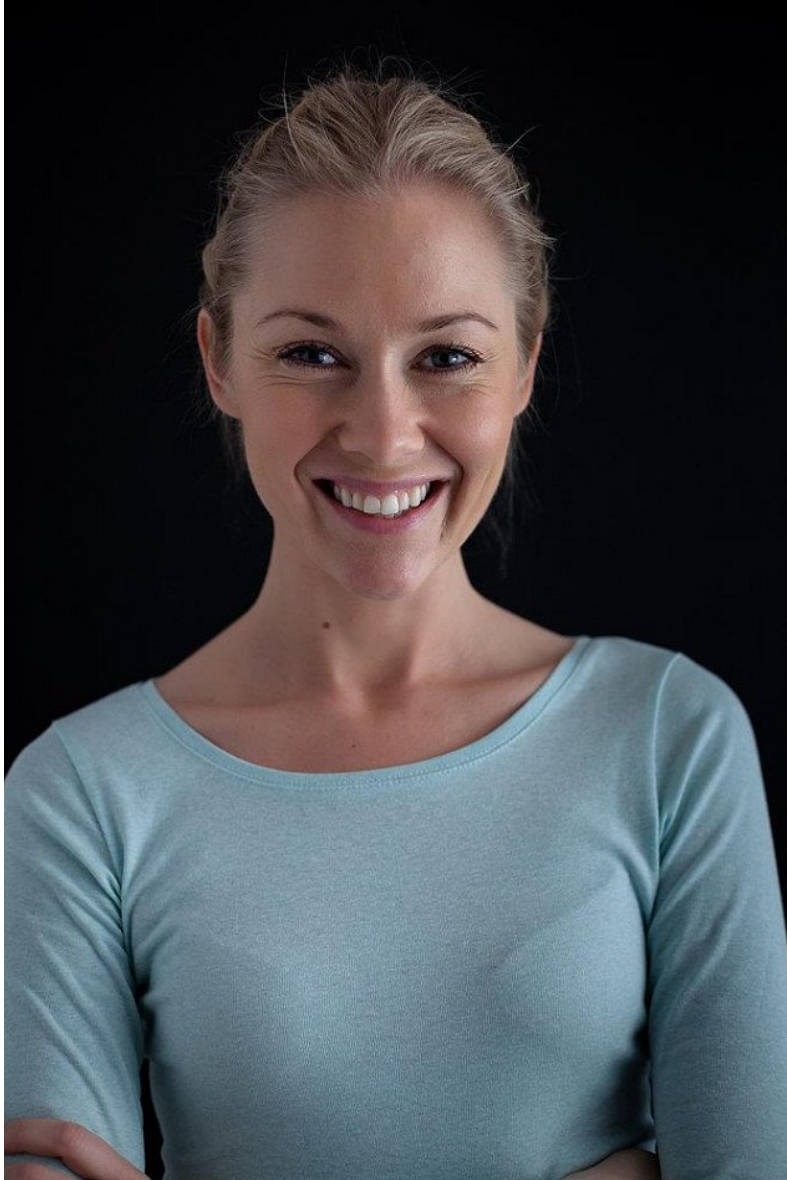

KIRSTEN PEDERSEN

Height 178cm/5'10" Bust 81cm/32" Waist 64cm/25" Hips 84cm/33" Dress 8-10 AUS/4-6US/34-36 EU Shoe 39 EU/8 US/6 UK Hair Blonde Eyes Blue

KIRSTEN PEDERSEN

Height 178cm/5'10" Bust 81cm/32" Waist 64cm/25" Hips 84cm/33" Dress 8-10 AUS/4-6US/34-36 EU Shoe 39 EU/8 US/6 UK Hair Blonde Eyes Blue

KIRSTEN PEDERSEN

Height 178cm/5'10" Bust 81cm/32" Waist 64cm/25" Hips 84cm/33" Dress 8-10 AUS/4-6US/34-36 EU Shoe 39 EU/8 US/6 UK Hair Blonde Eyes Blue