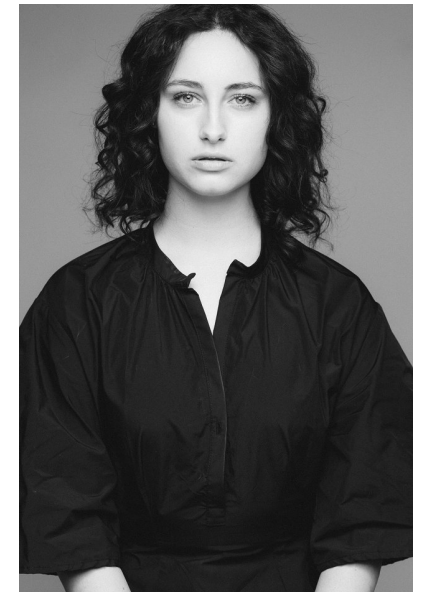

BROOKE SETTLE

Height 176cm/5'9.5" Bust 84cm/33" B Waist 68cm/26.5" Hips 96cm/38"
Dress 8-10 AUS/4-6US/34-36 EU Shoe 41 EU/10 US/7 UK Hair Blonde
Eyes Green

2 Morton Street, PO Box 90920, Auckland
T: +64 9 373 2916 | F: +64 9 379 6834
Freephone (NZ Only): 0508 4 Red11