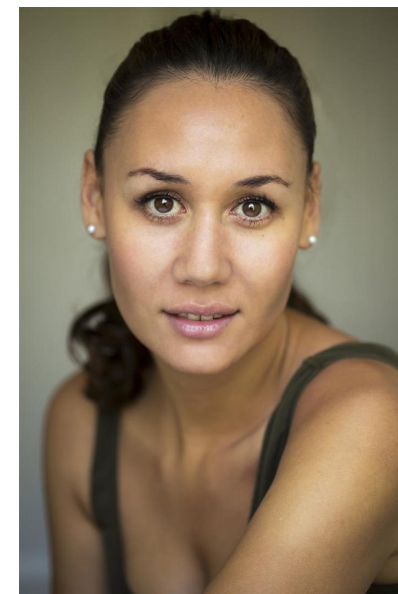

TAUPUNAKOHE TOCKER

Height 170cm/5'7" Bust 86cm/34" Waist 65cm/25.5" Hips 82cm/32.5"
Dress 8-10 AUS/4-6US/34-36 EU Shoe 39 EU/8 US/6 UK Hair Brown
Eyes Brown

2 Morton Street, PO Box 90920, Auckland
T: +64 9 373 2916 | F: +64 9 379 6834
Freephone (NZ Only): 0508 4 Red11