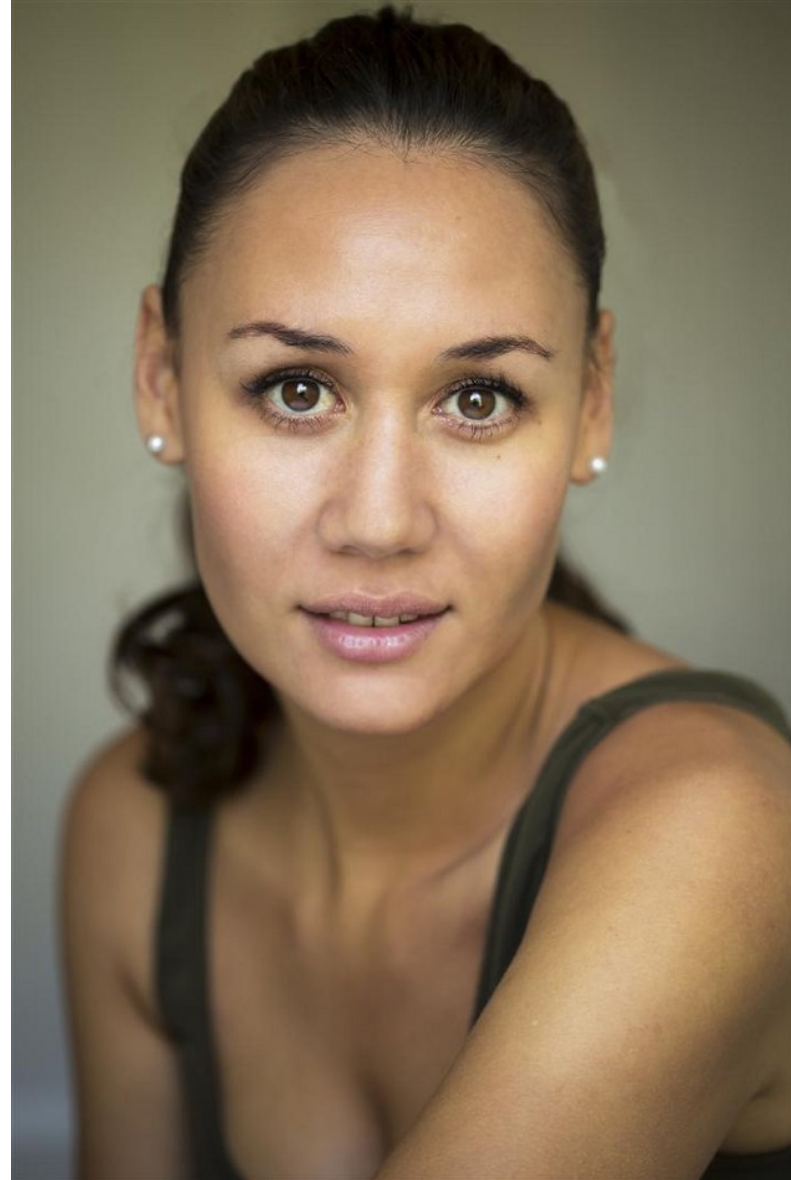

TAUPUNAKOHE TOCKER

Height 170cm/5'7" Bust 86cm/34" Waist 65cm/25.5" Hips 82cm/32.5" Dress 8-10 AUS/4-6US/34-36 EU Shoe 39 EU/8 US/6 UK Hair Brown Eyes Brown

TAUPUNAKOHE TOCKER

Height 170cm/5'7" Bust 86cm/34" Waist 65cm/25.5" Hips 82cm/32.5" Dress 8-10 AUS/4-6US/34-36 EU Shoe 39 EU/8 US/6 UK Hair Brown Eyes Brown