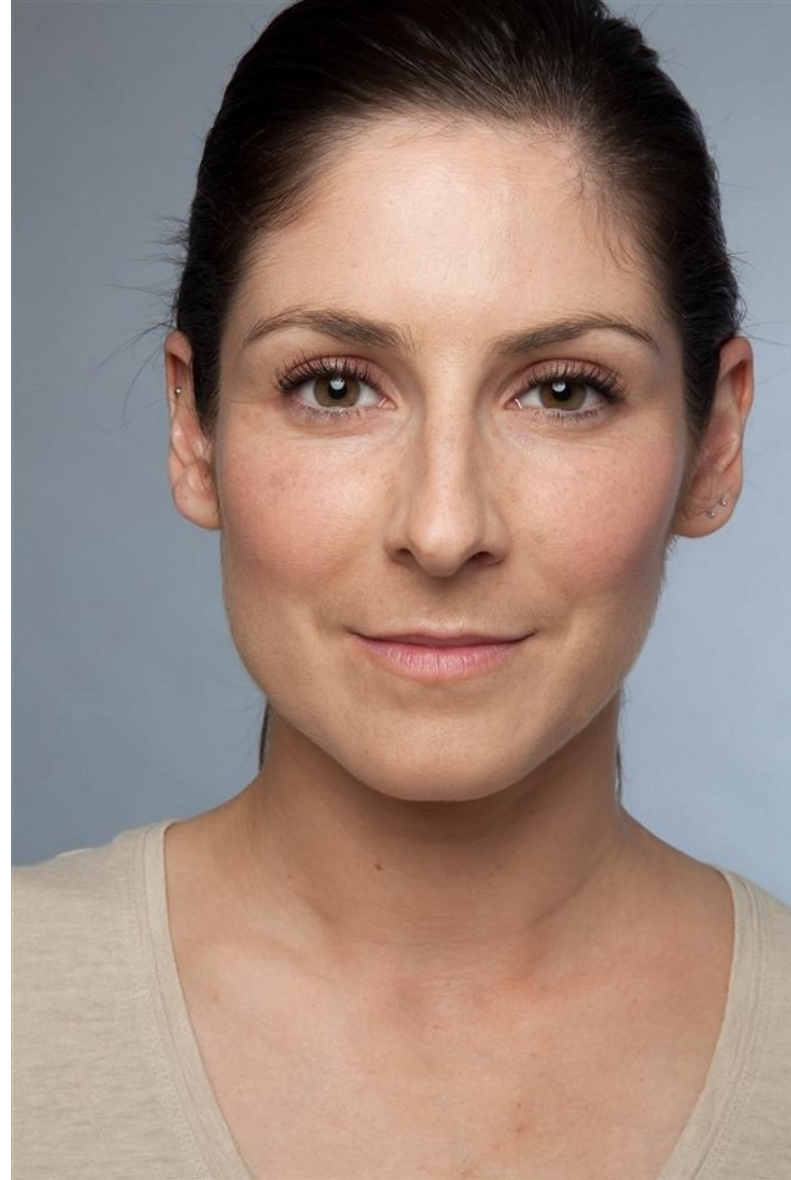

SOPHIE BARAGWANATH

Height 170cm/5'7" Bust 86cm/34" Waist 64cm/25" Dress 8-10 AUS/4-6US/34-36 EU Shoe 40 EU/9 US/6.5 UK Hair Brown Eyes Hazel

SOPHIE BARAGWANATH

Height 170cm/5'7" Bust 86cm/34" Waist 64cm/25" Dress 8-10 AUS/4-6US/34-36 EU Shoe 40 EU/9 US/6.5 UK Hair Brown Eyes Hazel