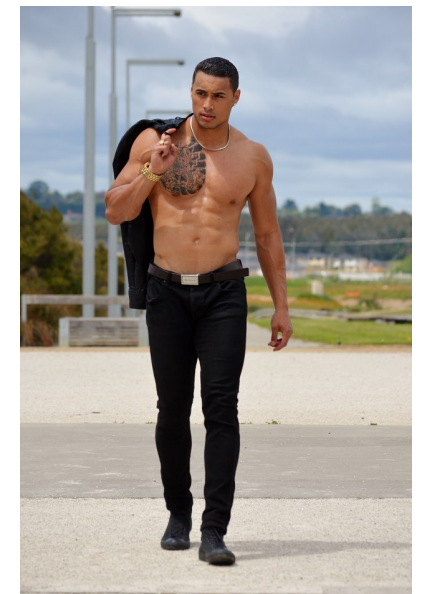

CARLOS ULBERG

Height 193cm/6'4" Chest 104cm/41" Waist 89cm/35" Suit Length R
Shoe 46.5 EU/12 US/11.5 UK Hair Black Eyes Brown

17D Pollen Street
Grey Lynn
Auckland