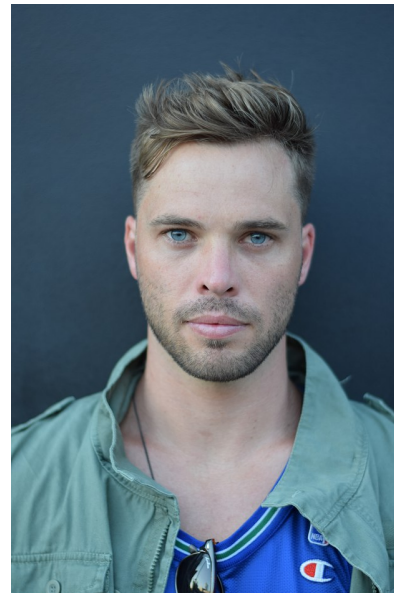

RORY HANCOCK

Height 183cm/6'0" Waist 84cm/33" Suit Length R Shoe 46 EU/11.5 US/11
UK Eyes Blue

2 Morton Street, PO Box 90920, Auckland
T:+64 9 373 2916 | F:+64 9 379 6834
Freephone (NZ Only): 0508 4 Red11