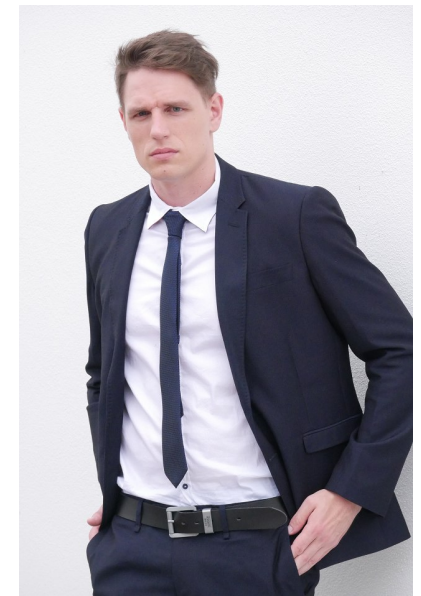

SHAUN HARDING

Height 190cm/6'2.5" Chest 104cm/41" Waist 84cm/33" Suit Length R
Shoe 44 EU/10 US/9.5 UK Eyes Blue

17D Pollen Street
Grey Lynn
Auckland