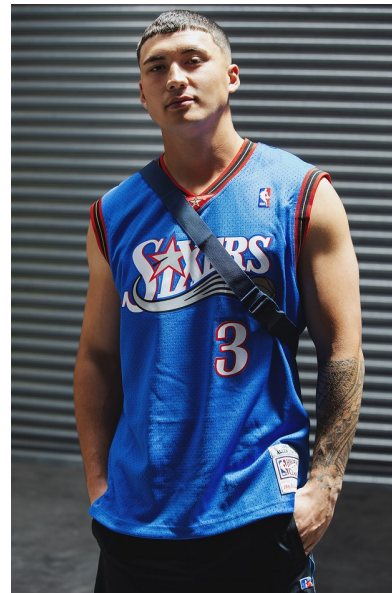

REID COOKE

Height 187cm/6'1.5" Chest 102cm/40" Waist 86cm/34" Suit Length R
Shoe 46.5 EU/12 US/11.5 UK Hair Dark Brown Eyes Brown

2 Morton Street, PO Box 90920, Auckland
T:+64 9 373 2916 | F:+64 9 379 6834
Freephone (NZ Only): 0508 4 Red11