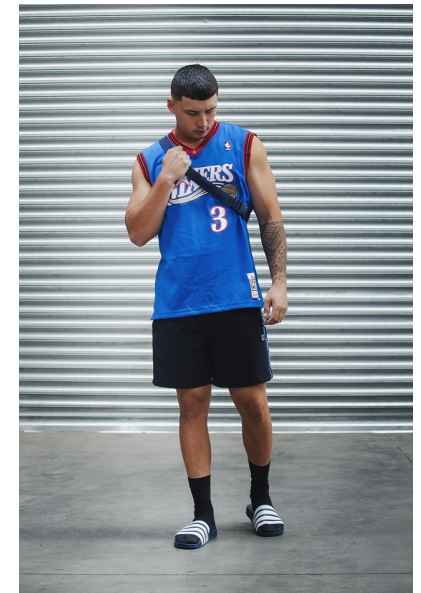

REID COOKE

Height 187cm/6'1.5" Chest 102cm/40" Waist 86cm/34" Suit Length R
Shoe 46.5 EU/12 US/11.5 UK Hair Dark Brown Eyes Brown

2 Morton Street, PO Box 90920, Auckland
T:+64 9 373 2916 | F:+64 9 379 6834
Freephone (NZ Only): 0508 4 Red11