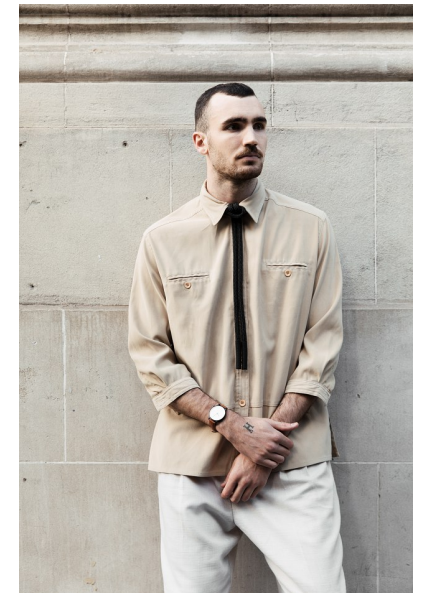

HENRY PEARSON

Height 188cm/6'2" Chest 92cm/36" Waist 74cm/29" Shoe 48.5 EU/13.5
US/13 UK Hair Dark Brown Eyes Green/Brown

2 Morton Street, PO Box 90920, Auckland
T: +64 9 373 2916 | F: +64 9 379 6834
Freephone (NZ Only): 0508 4 Red11