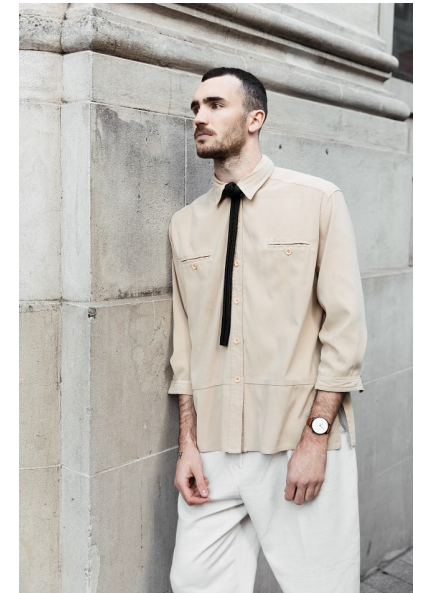

HENRY PEARSON

Height 188cm/6'2" Chest 92cm/36" Waist 74cm/29" Shoe 48.5 EU/13.5
US/13 UK Hair Dark Brown Eyes Green/Brown

2 Morton Street, PO Box 90920, Auckland
T: +64 9 373 2916 | F: +64 9 379 6834
Freephone (NZ Only): 0508 4 Red11