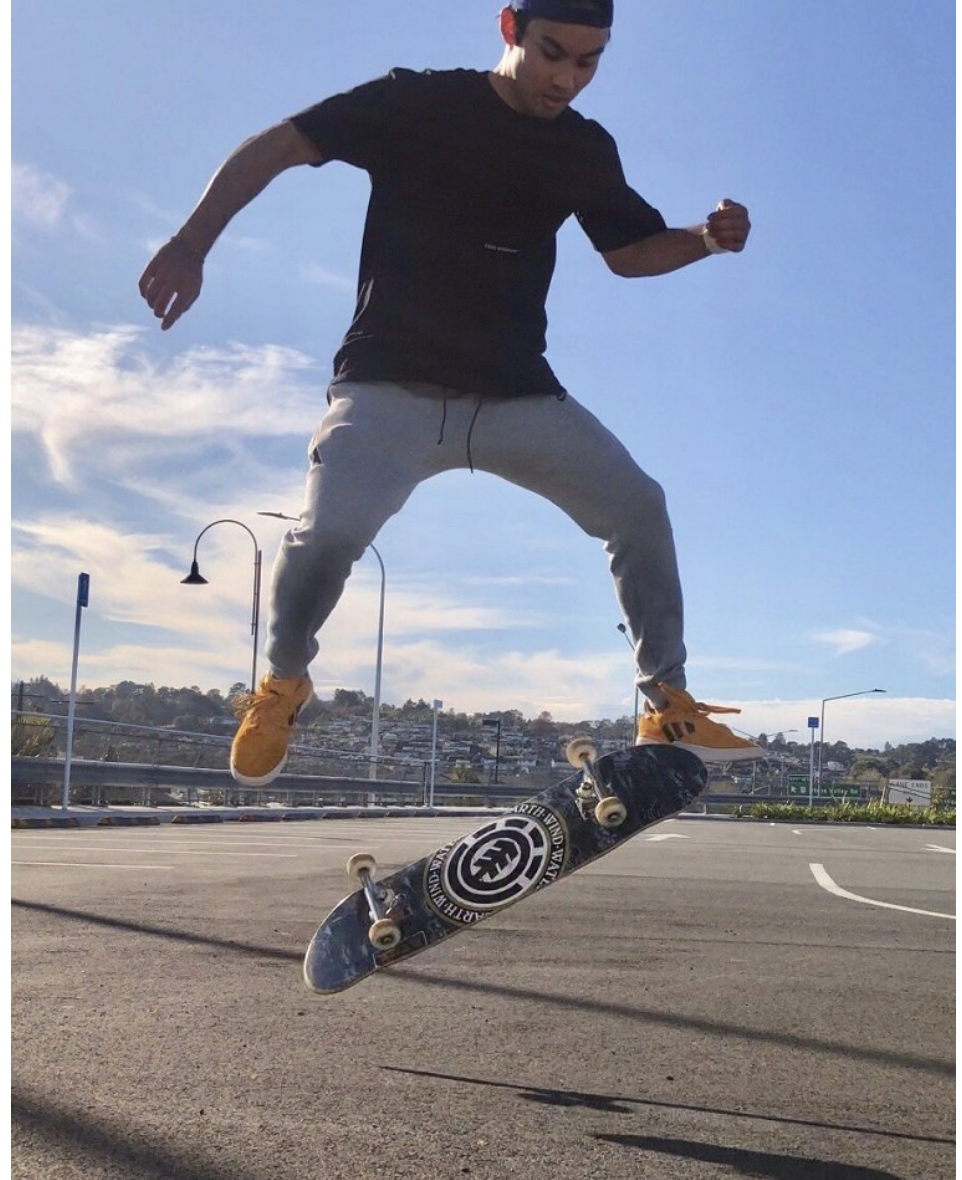

NICCO TAGLE

Height 179cm/5'10.5" Chest 94cm/37" Waist 76cm/30" Shoe 43 EU/9.5 US/9 UK Hair Black Eyes Brown

**NICCO TAGLE**

Height 179cm/5'10.5" Chest 94cm/37" Waist 76cm/30" Shoe 43 EU/9.5 US/9 UK Hair Black Eyes Brown

## NICCO TAGLE

Height 179cm/5'10.5" Chest 94cm/37" Waist 76cm/30" Shoe 43 EU/9.5 US/9 UK Hair Black Eyes Brown