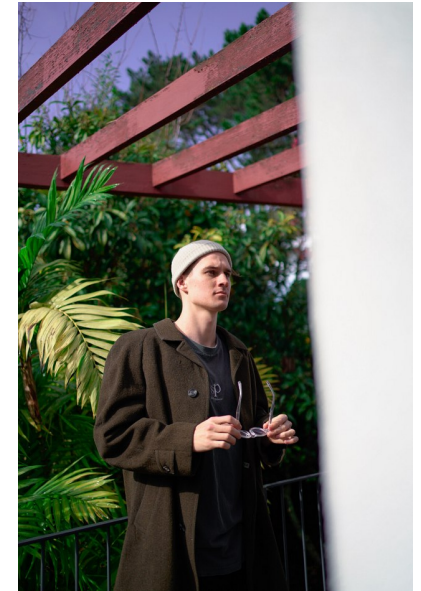

## MARCEL KONING

Height 189cm/6'2.5" Chest 96cm/38" Waist 81cm/32" Shoe 44 EU/10  
US/9.5 UK Hair Dark Blonde Eyes Green

17D Pollen Street  
Grey Lynn  
Auckland