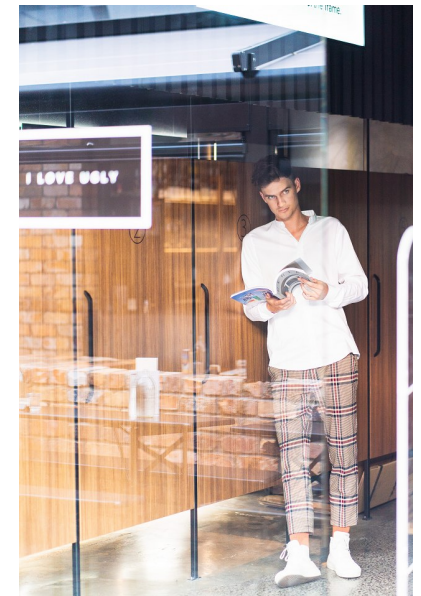

## MARCEL KONING

Height 189cm/6'2.5" Chest 96cm/38" Waist 81cm/32" Shoe 44 EU/10  
US/9.5 UK Hair Dark Blonde Eyes Green

17D Pollen Street  
Grey Lynn  
Auckland