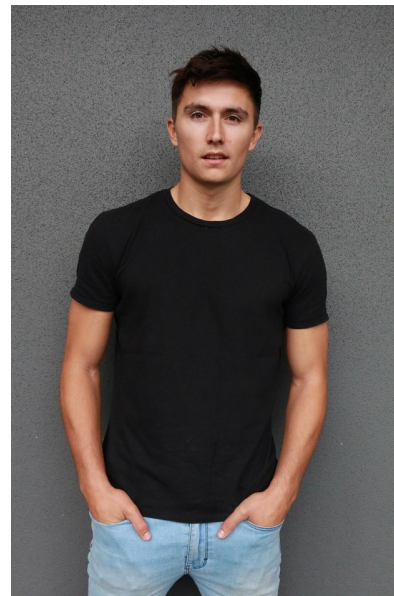

NICK SOUTHGATE

Height 189cm/6'2.5" Chest 99cm/39" Waist 81cm/32" Shoe 46 EU/11.5
US/11 UK Hair Brown Eyes Hazel

17D Pollen Street
Grey Lynn
Auckland