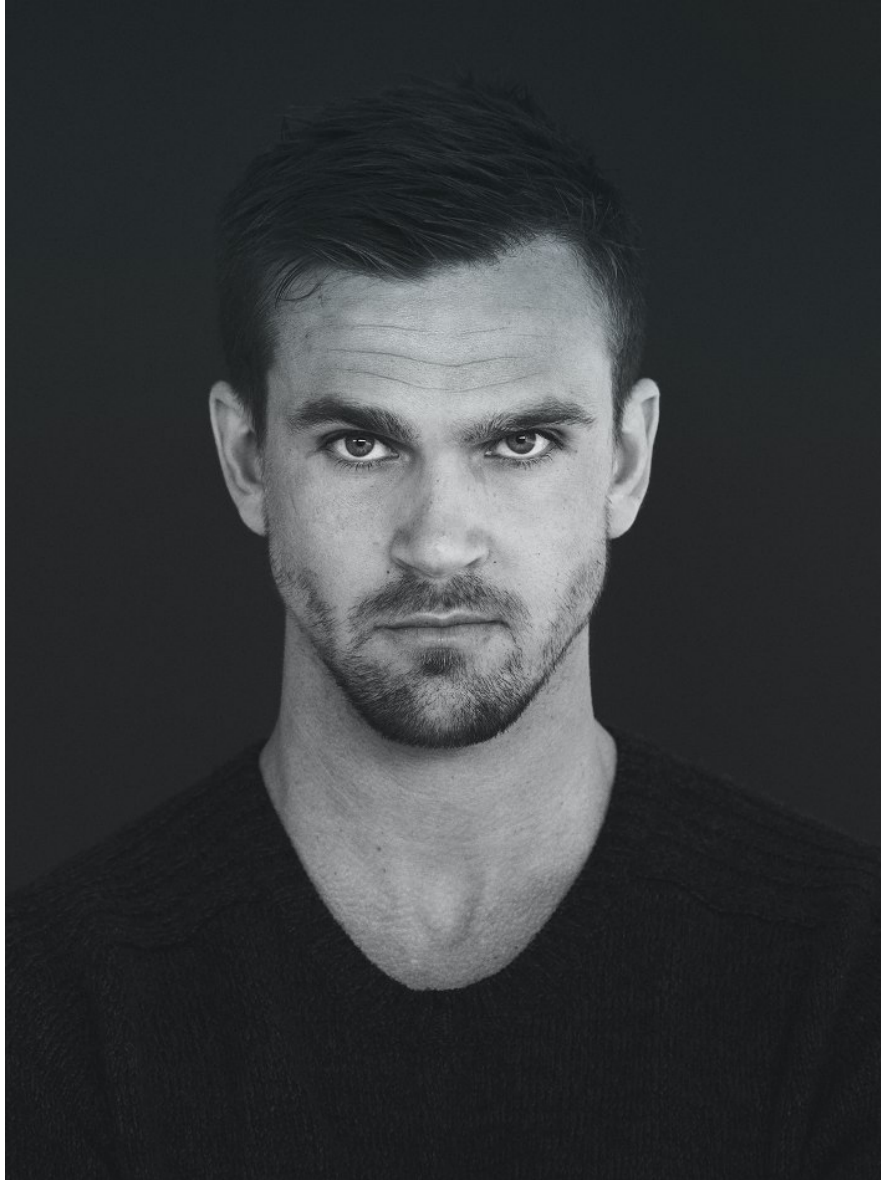

PIERS FINCH

Height 193cm/6'4" Chest 107cm/42" Waist 86cm/34" Shoe 48 EU/13 US/12.5 UK Hair Brown Eyes Blue/Green

## PIERS FINCH

Height 193cm/6'4" Chest 107cm/42" Waist 86cm/34" Shoe 48 EU/13 US/12.5 UK Hair Brown Eyes Blue/Green