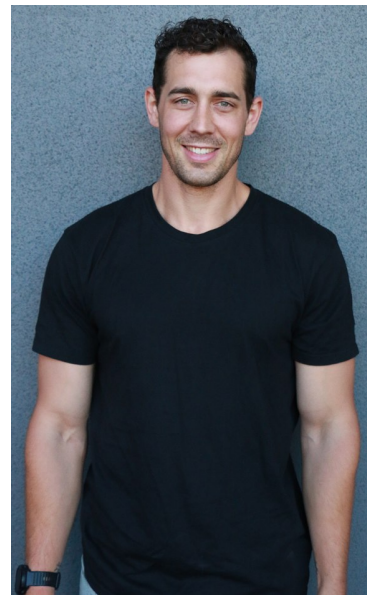

THOMAS GRIGG

Height 183cm/6'0" Chest 112cm/44" Waist 86cm/34" Shoe 45 EU/11
US/10.5 UK Hair Brown Eyes Green

17D Pollen Street
Grey Lynn
Auckland