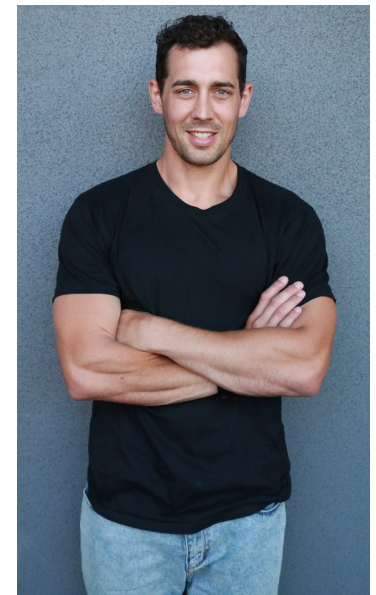

THOMAS GRIGG

Height 183cm/6'0" Chest 112cm/44" Waist 86cm/34" Shoe 45 EU/11
US/10.5 UK Hair Brown Eyes Green

17D Pollen Street
Grey Lynn
Auckland