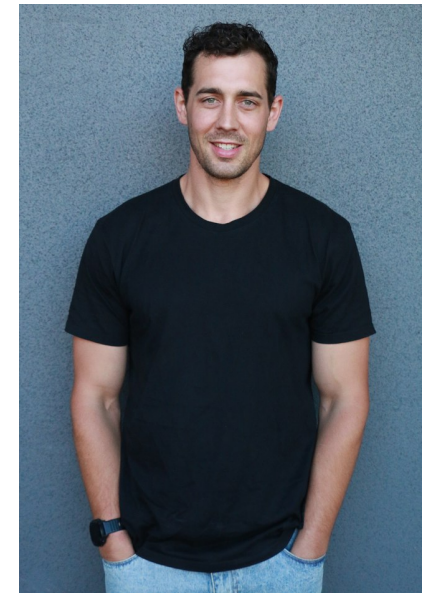

THOMAS GRIGG

Height 183cm/6'0" Chest 112cm/44" Waist 86cm/34" Shoe 45 EU/11
US/10.5 UK Hair Brown Eyes Green

17D Pollen Street
Grey Lynn
Auckland