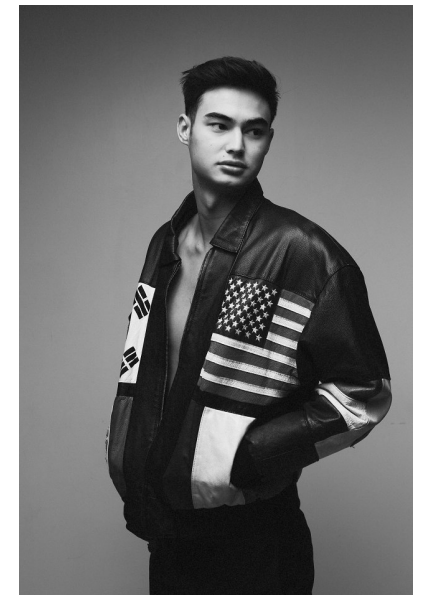

SIMON CROTTY

Height 186cm/6'1.5" Chest 90cm/35.5" Waist 79cm/31" Suit Length L
Shoe 42.5 EU/9 US/8.5 UK Hair Brown Eyes Brown

2 Morton Street, PO Box 90920, Auckland
T: +64 9 373 2916 | F: +64 9 379 6834
Freephone (NZ Only): 0508 4 Red11