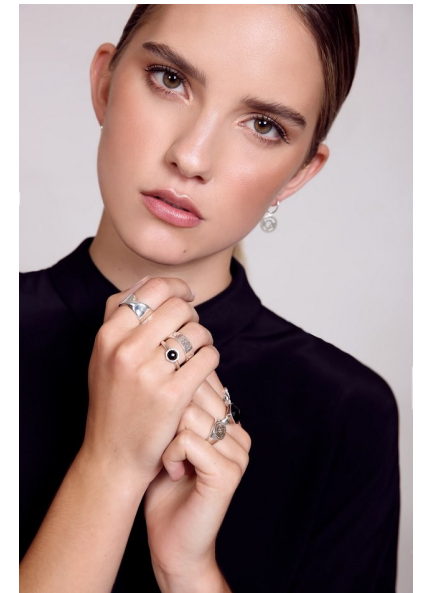

GEORGIA VOSSSEN

Height 172cm/5'7.5" Bust 84cm/33" B Waist 66cm/26" Hips 91cm/36"
Dress 8 AUS/4 US/34 EU Shoe 39 EU/8 US/6 UK Hair Light Brown
Eyes Hazel

2 Morton Street, PO Box 90920, Auckland
T:+64 9 373 2916 | F:+64 9 379 6834
Freephone (NZ Only): 0508 4 Red11