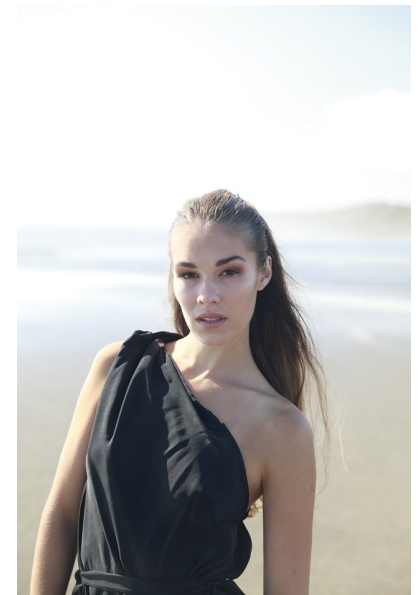

HOUSTON MURRAY

Height 173cm/5'8" Bust 85cm/33.5" B/C Waist 66cm/26" Hips 96cm/38"
Dress 8-10 AUS/4-6US/34-36 EU Shoe 41 EU/10 US/7 UK Hair Light Brown
Eyes Brown

17D Pollen Street
Grey Lynn
Auckland