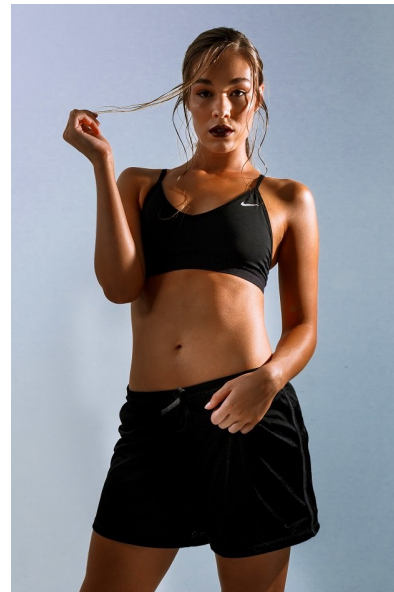

HOUSTON MURRAY

Height 173cm/5'8" Bust 85cm/33.5" B/C Waist 66cm/26" Hips 96cm/38"
Dress 8-10 AUS/4-6US/34-36 EU Shoe 41 EU/10 US/7 UK Hair Light Brown
Eyes Brown

17D Pollen Street
Grey Lynn
Auckland