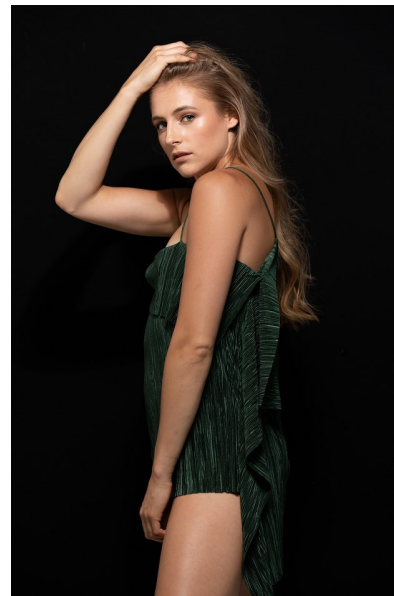

KAYLA GORDINE

Height 180cm/5'11" Bust 84cm/33" Waist 66cm/26" Hips 91cm/36"
Dress 8-10 AUS/4-6US/34-36 EU Shoe 40.5 EU/9.5 US/7 UK Hair Blonde
Eyes Green

2 Morton Street, PO Box 90920, Auckland
T: +64 9 373 2916 | F: +64 9 379 6834
Freephone (NZ Only): 0508 4 Red11