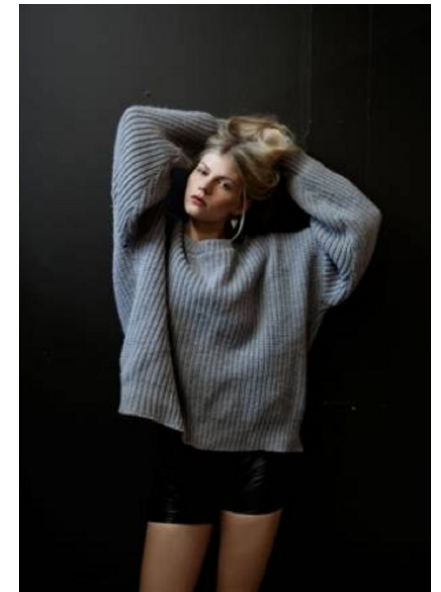

ELLIE HACKSHAW

Height 180cm/5'11" Bust 96cm/38" D Waist 74cm/29" Shoe 40.5 EU/9.5
US/7 UK Hair Blonde Eyes Green

2 Morton Street, PO Box 90920, Auckland
T:+64 9 373 2916 | F:+64 9 379 6834
Freephone (NZ Only): 0508 4 Red11