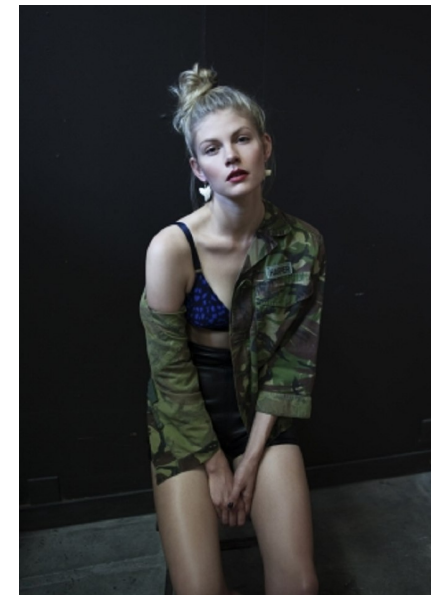

ELLIE HACKSHAW

Height 180cm/5'11" Bust 96cm/38" D Waist 74cm/29" Shoe 40.5 EU/9.5
US/7 UK Hair Blonde Eyes Green

2 Morton Street, PO Box 90920, Auckland
T:+64 9 373 2916 | F:+64 9 379 6834
Freephone (NZ Only): 0508 4 Red11