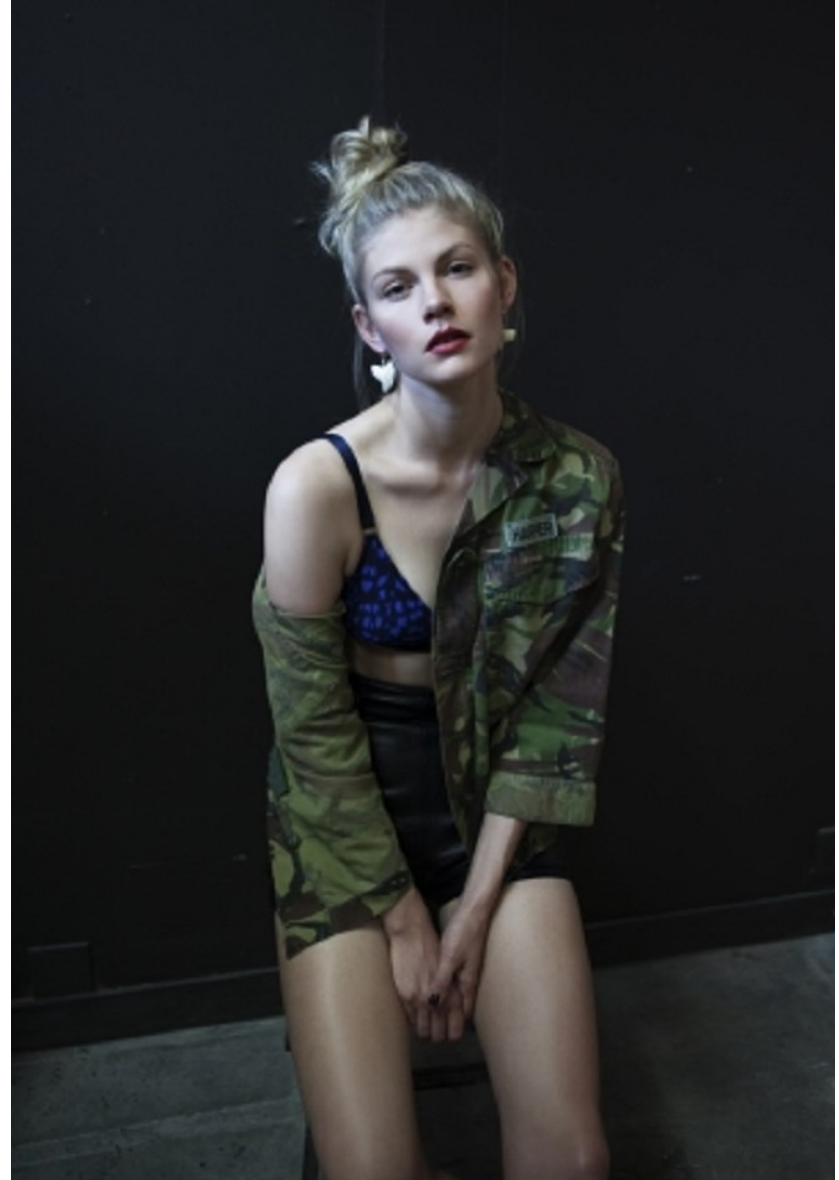

ELLIE HACKSHAW

Height 180cm/5'11" Bust 96cm/38" D Waist 74cm/29" Shoe 40.5 EU/9.5 US/7 UK Hair Blonde Eyes Green

ELLIE HACKSHAW

Height 180cm/5'11" Bust 96cm/38" D Waist 74cm/29" Shoe 40.5 EU/9.5 US/7 UK Hair Blonde Eyes Green