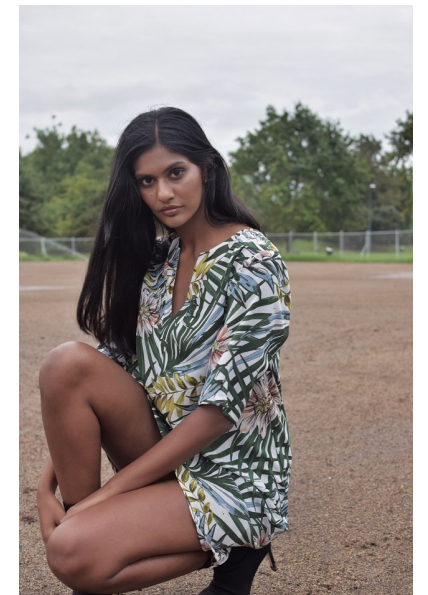

ANISHA NARAYAN

Height 177cm/5'9.5" Bust 81cm/32" DD Waist 61cm/24" Hips 94cm/37"
Dress 8-10 AUS/4-6US/34-36 EU Shoe 39 EU/8 US/6 UK Hair Black
Eyes Black

2 Morton Street, PO Box 90920, Auckland
T:+64 9 373 2916 | F:+64 9 379 6834
Freephone (NZ Only): 0508 4 Red11