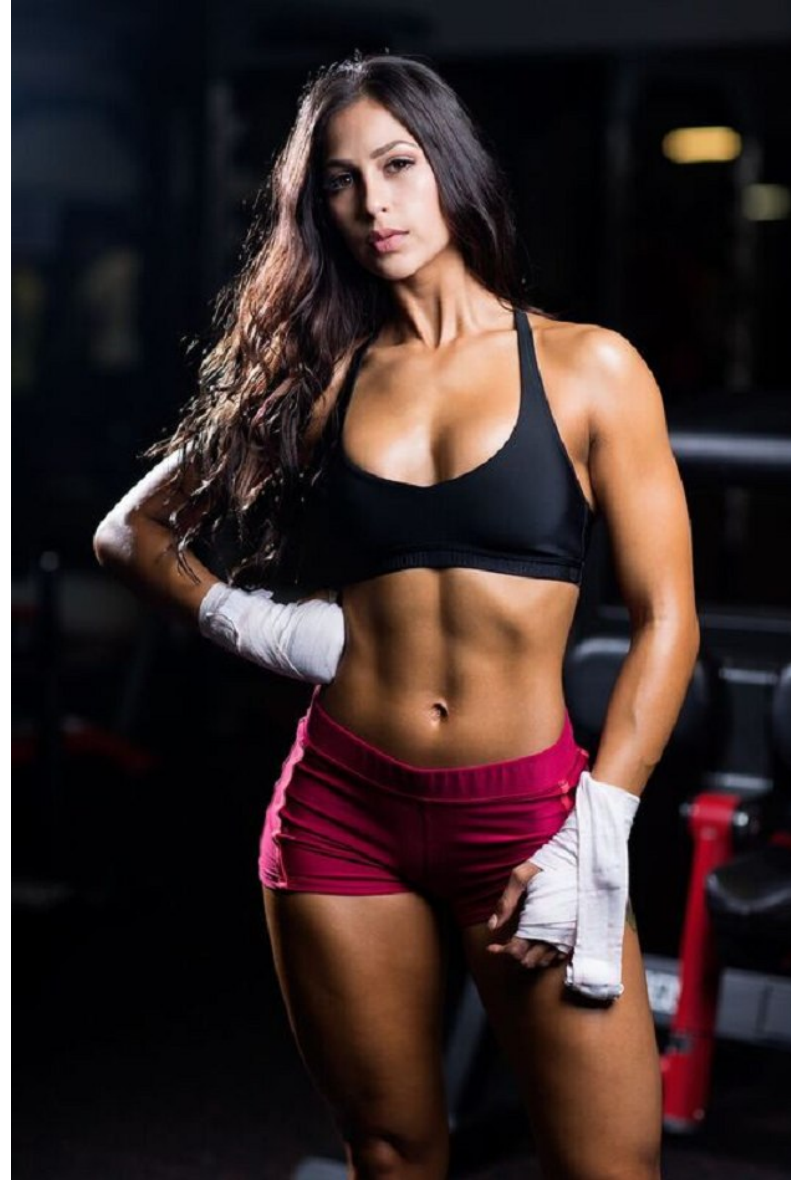

KAITLIN BRUCE

Height 162cm/5'3.5" Bust 86cm/34" DD Waist 59cm/23" Hips 94cm/37" Shoe 38 EU/7 US/5 UK Hair Brown Eyes Brown

**KAITLIN BRUCE**

Height 162cm/5'3.5" Bust 86cm/34" DD Waist 59cm/23" Hips 94cm/37" Shoe 38 EU/7 US/5 UK Hair Brown Eyes Brown

KAITLIN BRUCE

Height 162cm/5'3.5" Bust 86cm/34" DD Waist 59cm/23" Hips 94cm/37" Shoe 38 EU/7 US/5 UK Hair Brown Eyes Brown

KAITLIN BRUCE

Height 162cm/5'3.5" Bust 86cm/34" DD Waist 59cm/23" Hips 94cm/37" Shoe 38 EU/7 US/5 UK Hair Brown Eyes Brown

**KAITLIN BRUCE**

Height 162cm/5'3.5" Bust 86cm/34" DD Waist 59cm/23" Hips 94cm/37" Shoe 38 EU/7 US/5 UK Hair Brown Eyes Brown