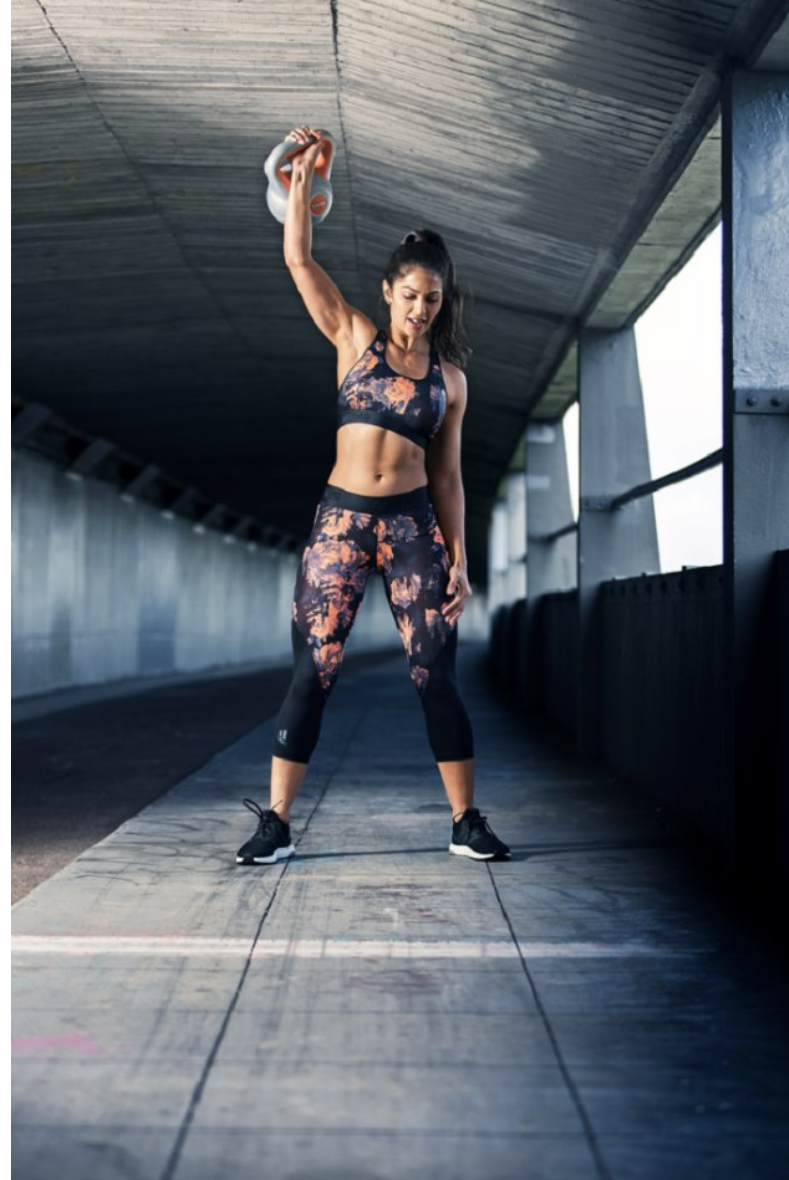

KAITLIN BRUCE

Height 162cm/5'3.5" Bust 86cm/34" DD Waist 59cm/23" Hips 94cm/37" Shoe 38 EU/7 US/5 UK Hair Brown Eyes Brown

**KAITLIN BRUCE**

Height 162cm/5'3.5" Bust 86cm/34" DD Waist 59cm/23" Hips 94cm/37" Shoe 38 EU/7 US/5 UK Hair Brown Eyes Brown

KAITLIN BRUCE

Height 162cm/5'3.5" Bust 86cm/34" DD Waist 59cm/23" Hips 94cm/37" Shoe 38 EU/7 US/5 UK Hair Brown Eyes Brown

KAITLIN BRUCE

Height 162cm/5'3.5" Bust 86cm/34" DD Waist 59cm/23" Hips 94cm/37" Shoe 38 EU/7 US/5 UK Hair Brown Eyes Brown