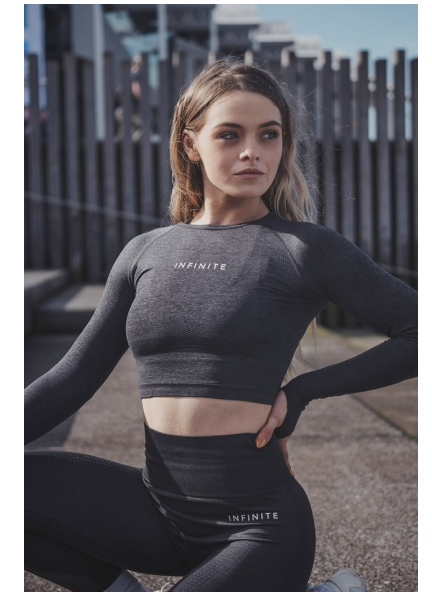

ROCHELLE LLOYD

Height 165cm/5'5" Bust 82cm/32.5" Waist 68cm/26.5" Hips 74cm/29"
Dress 8 AUS/4 US/34 EU Shoe 38.5 EU/7.5 US/5.5 UK Hair Light Brown
Eyes Green/Brown

17D Pollen Street
Grey Lynn
Auckland