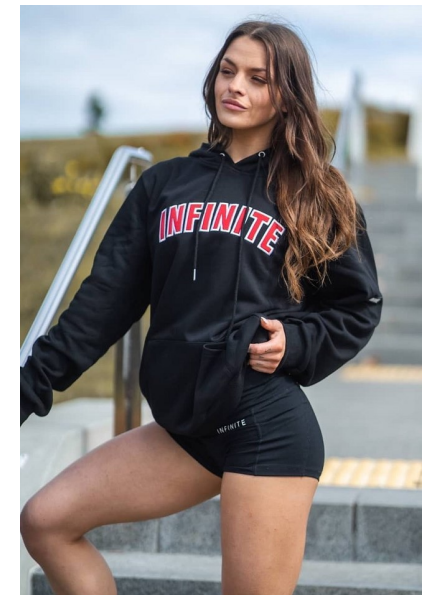

ROCHELLE LLOYD

Height 165cm/5'5" Bust 82cm/32.5" Waist 68cm/26.5" Hips 74cm/29"
Dress 8 AUS/4 US/34 EU Shoe 38.5 EU/7.5 US/5.5 UK Hair Light Brown
Eyes Green/Brown

17D Pollen Street
Grey Lynn
Auckland