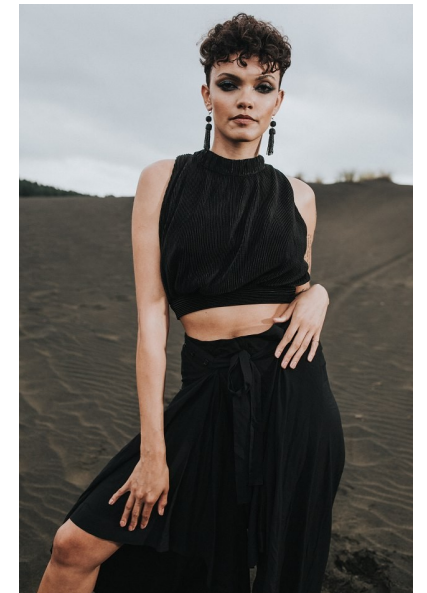

## BEATRIZ GRIGOLETTO

Height 180cm/5'11" Bust 87cm/34.5" C Waist 66cm/26" Hips 89cm/35"  
Dress 8-10 AUS/4-6US/34-36 EU Shoe 38 EU/7 US/5 UK Hair Brown  
Eyes Brown

2 Morton Street, PO Box 90920, Auckland  
T: +64 9 373 2916 | F: +64 9 379 6834  
Freephone (NZ Only): 0508 4 Red11