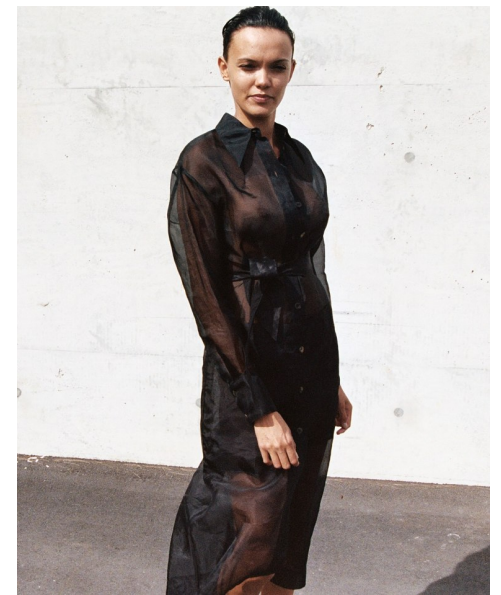

## BEATRIZ GRIGOLETTO

Height 180cm/5'11" Bust 87cm/34.5" C Waist 66cm/26" Hips 89cm/35"  
Dress 8-10 AUS/4-6US/34-36 EU Shoe 38 EU/7 US/5 UK Hair Brown  
Eyes Brown

2 Morton Street, PO Box 90920, Auckland  
T: +64 9 373 2916 | F: +64 9 379 6834  
Freephone (NZ Only): 0508 4 Red11