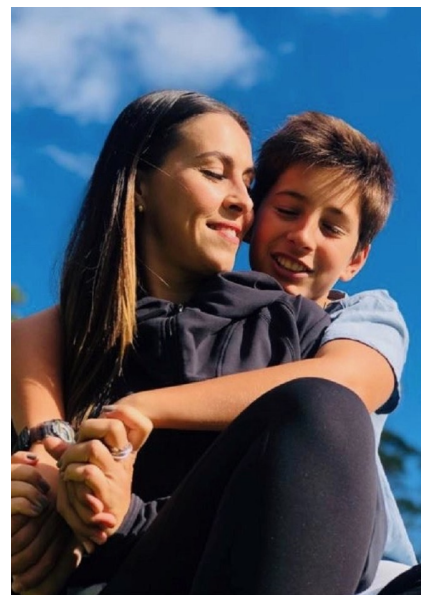

LUCIANA BORGES

Height 172cm/5'7.5" Bust 92cm/36" D Waist 73cm/28.5" Hips 102cm/40"
Dress 10 AUS/6 US/36 EU Shoe 39 EU/8 US/6 UK Hair Dark Brown
Eyes Brown

17D Pollen Street
Grey Lynn
Auckland