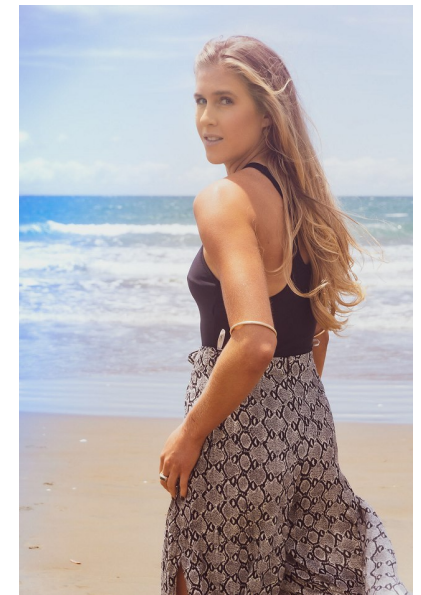

CARLI DAVIS

Height 173cm/5'8" Bust 81cm/32" B Waist 69cm/27" Hips 95cm/37.5"
Dress 8 AUS/4 US/34 EU Shoe 40.5 EU/9.5 US/7 UK Hair Blonde
Eyes Blue

2 Morton Street, PO Box 90920, Auckland
T:+64 9 373 2916 | F:+64 9 379 6834
Freephone (NZ Only): 0508 4 Red11