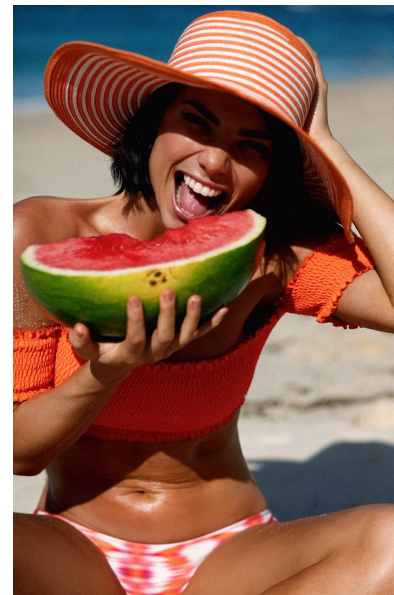

## MADDY KING

Height 174cm/5'8.5" Bust 86cm/34" B Waist 66cm/26" Hips 97cm/38"  
 Dress 10 AUS/6 US/36 EU Shoe 41 EU/10 US/7 UK Hair Dark Brown  
 Eyes Hazel

2 Morton Street, PO Box 90920, Auckland  
 T: +64 9 373 2916 | F: +64 9 379 6834  
 Freephone (NZ Only): 0508 4 Red11