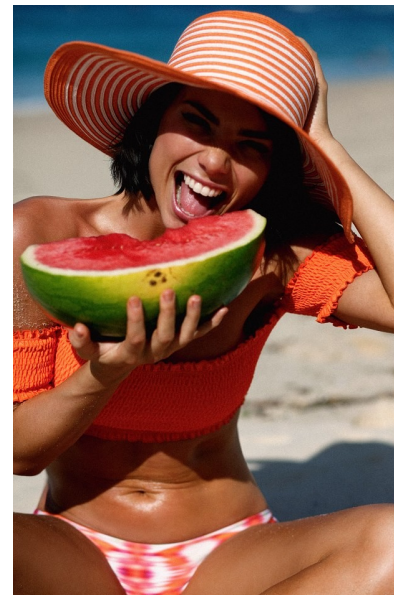

MADDY KING

Height 174cm/5'8.5" Bust 86cm/34" B Waist 66cm/26" Hips 97cm/38"
 Dress 10 AUS/6 US/36 EU Shoe 41 EU/10 US/7 UK Hair Dark Brown
 Eyes Hazel

17D Pollen Street
 Grey Lynn
 Auckland