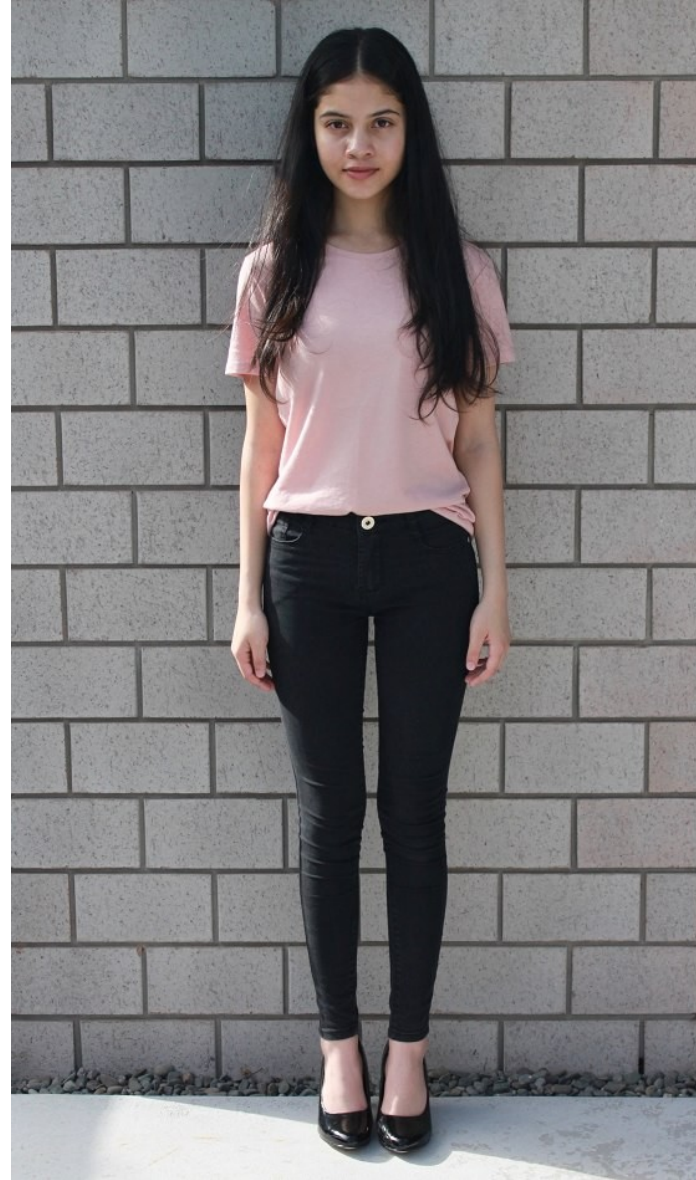

KRITI SAIJA

Height 161cm/5'3.5" Bust 80cm/31.5" Waist 60cm/23.5" Hips 86cm/34" Shoe 36.5 EU/5.5 US/3.5 UK Hair Black Eyes Brown

KRITI SAIJA

Height 161cm/5'3.5" Bust 80cm/31.5" Waist 60cm/23.5" Hips 86cm/34" Shoe 36.5 EU/5.5 US/3.5 UK Hair Black Eyes Brown