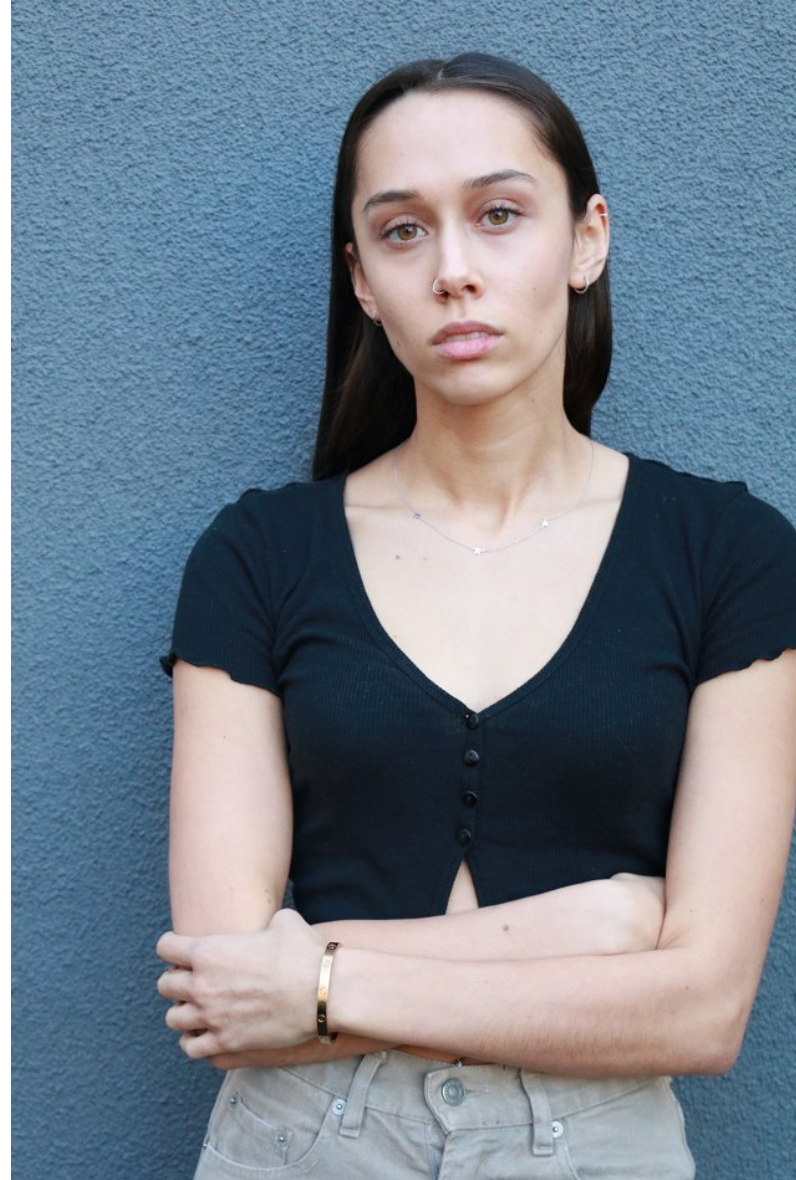

LENE BENETT

Height 175cm/5'9" Bust 84cm/33" B Waist 58cm/23" Hips 94cm/37" Shoe 38 EU/7 US/5 UK Hair Brown Eyes Hazel

LENE BENETT

Height 175cm/5'9" Bust 84cm/33" B Waist 58cm/23" Hips 94cm/37" Shoe 38 EU/7 US/5 UK Hair Brown Eyes Hazel

LENE BENETT

Height 175cm/5'9" Bust 84cm/33" B Waist 58cm/23" Hips 94cm/37" Shoe 38 EU/7 US/5 UK Hair Brown Eyes Hazel