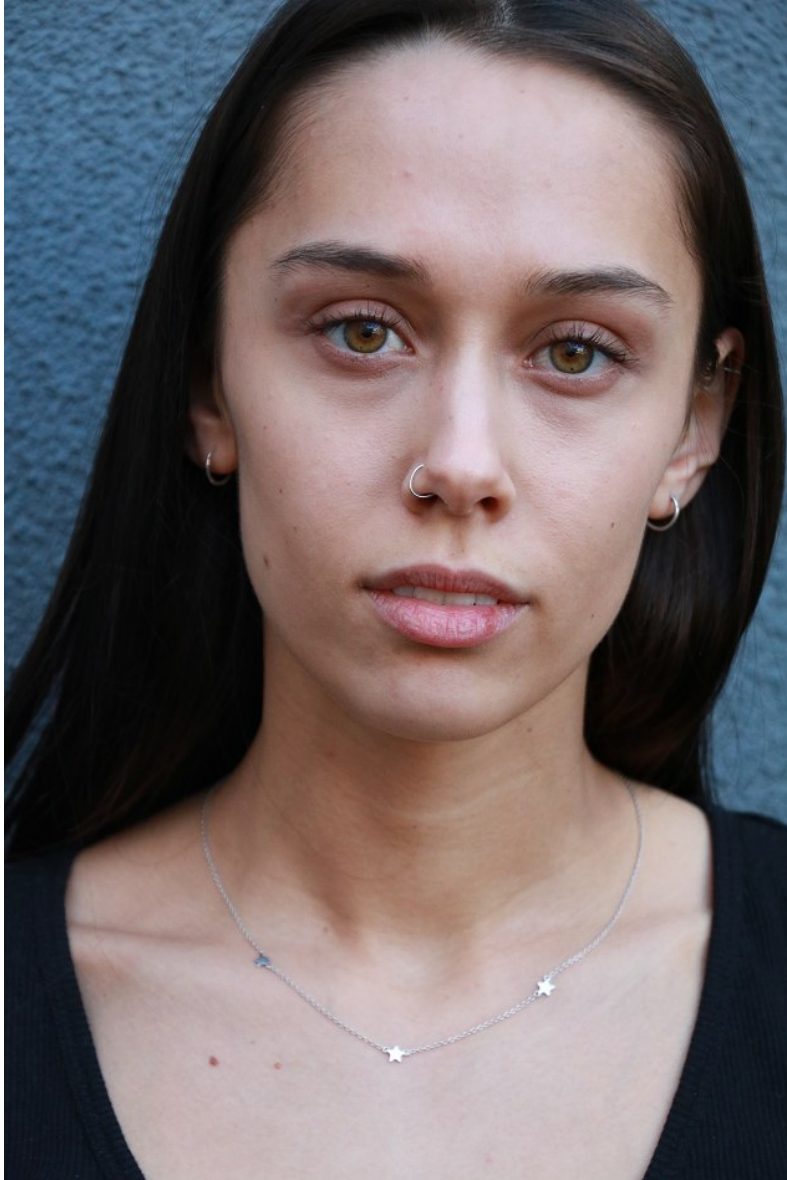

LENE BENETT

Height 175cm/5'9" Bust 84cm/33" B Waist 58cm/23" Hips 94cm/37" Shoe 38 EU/7 US/5 UK Hair Brown Eyes Hazel

LENE BENETT

Height 175cm/5'9" Bust 84cm/33" B Waist 58cm/23" Hips 94cm/37" Shoe 38 EU/7 US/5 UK Hair Brown Eyes Hazel

LENE BENETT

Height 175cm/5'9" Bust 84cm/33" B Waist 58cm/23" Hips 94cm/37" Shoe 38 EU/7 US/5 UK Hair Brown Eyes Hazel