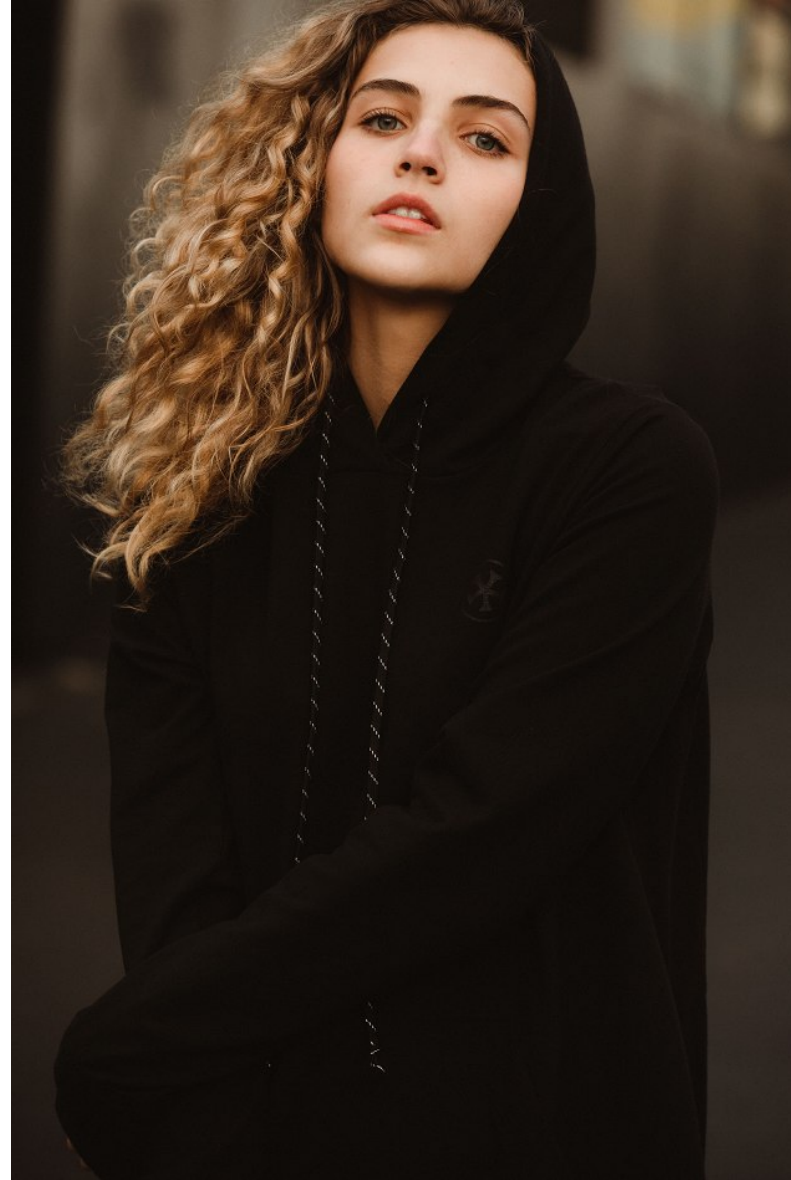

JESARA SABIN

Height 176cm/5'9.5" Bust 85cm/33.5" C Waist 69cm/27" Hips 96cm/38" Shoe 41 EU/10 US/7 UK Hair Blonde Eyes Green

## JESARA SABIN

Height 176cm/5'9.5" Bust 85cm/33.5" C Waist 69cm/27" Hips 96cm/38" Shoe 41 EU/10 US/7 UK Hair Blonde Eyes Green

**JESARA SABIN**

Height 176cm/5'9.5" Bust 85cm/33.5" C Waist 69cm/27" Hips 96cm/38" Shoe 41 EU/10 US/7 UK Hair Blonde Eyes Green