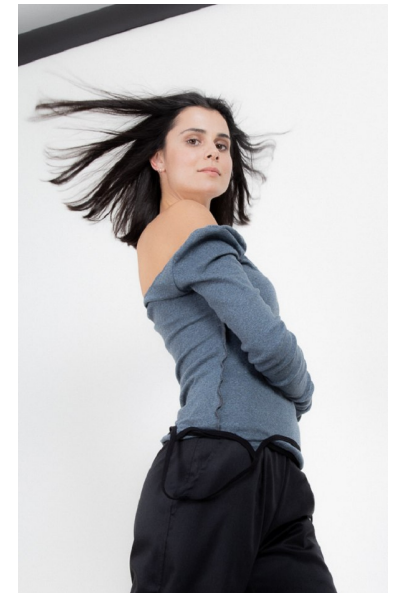

KIMBERLY PEARCE

Height 166cm/5'5.5" Bust 81cm/32" Waist 61cm/24" Hips 89cm/35"
Shoe 24 EU/8 US/7 UK (kids) Hair Brown Eyes Brown

17D Pollen Street
Grey Lynn
Auckland