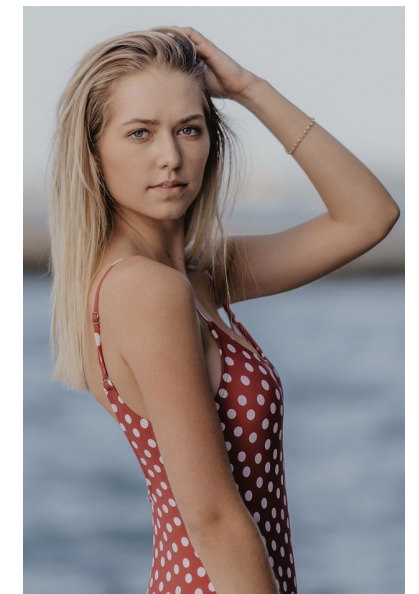

GEORGIA WILSHIRE

Height 178cm/5'10" Bust 86cm/34" D Waist 62cm/24.5" Hips 89cm/35"
Shoe 40 EU/9 US/6.5 UK Hair Blonde Eyes Blue

17D Pollen Street
Grey Lynn
Auckland