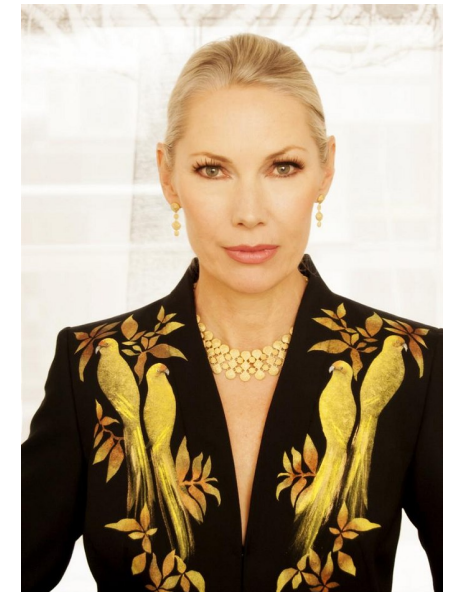

DIANA BAIN

Height 174cm/5'8.5" Bust 81cm/32" Waist 66cm/26" Dress 10-12
 AUS/6-8 US/36-38 EU Shoe 39 EU/8 US/6 UK Hair Blonde Eyes Green

PROMOTION

CELEBRATE in style!

Got a special occasion coming up, but nothing to wear? Farmers has a gorgeous range of new-season party wear in-store to take you through the holiday season.

Buy 2 or more and save 20% on women's clothing, footwear & accessories. Excludes dresses, swimwear, intimates & children's items. For details see in-store.

Xosai Multi Disc Necklace \$29.99

Xosai Pearl Cluster Ring \$14.99

Xosai Graduated Pearl Necklace \$29.99

Xosai Luminous Bracelet Set \$29.99

Robert Smith Lace Embroidered Top \$19.99

Xosai Graduated Pearl Necklace \$29.99

Robert L. Crawford Top \$29.99

Harlow Beaded Dress \$79.99

Clara 5V Metallic Bodice Dress \$199.00

Boston & Bailey Gathered Bow Clutch \$39.99

Supernova Shoe \$189.99

Salsol Collection Tanned Ballroom Heel \$99.99

Farmers YOUR Christmas STORE
farmers.co.nz

2 Morton Street, PO Box 90920, Auckland
 T:+64 9 373 2916 | F:+64 9 379 6834
 Freephone (NZ Only): 0508 4 Red11