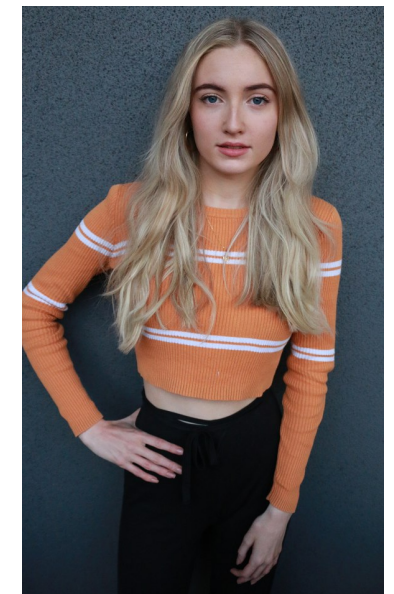

CHARLOTTE CRAIG

Height 170cm/5'7" Bust 76cm/30" Waist 59cm/23" Hips 83cm/32.5"
Shoe 38 EU/7 US/5 UK Hair Blonde Eyes Blue

17D Pollen Street
Grey Lynn
Auckland