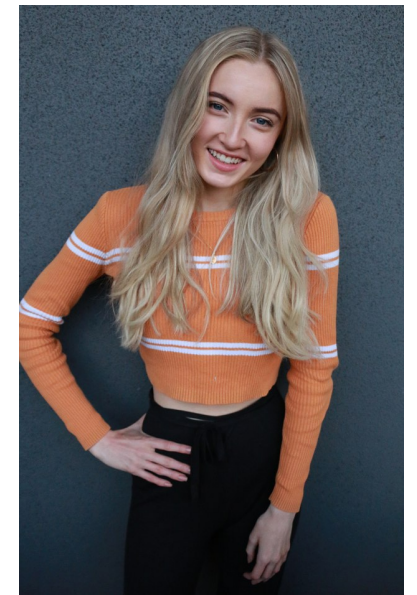

CHARLOTTE CRAIG

Height 170cm/5'7" Bust 76cm/30" Waist 59cm/23" Hips 83cm/32.5"
Shoe 38 EU/7 US/5 UK Hair Blonde Eyes Blue

17D Pollen Street
Grey Lynn
Auckland