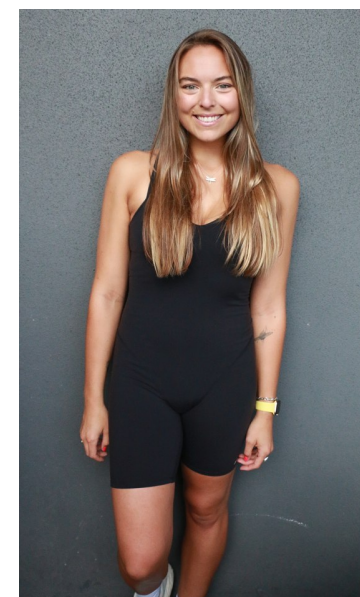

BARBARA BENT

Height 177cm/5'9.5" Bust 92cm/36" DD Waist 71cm/28" Hips 99cm/39"
Shoe 41 EU/10 US/7 UK Hair Blonde Eyes Green

17D Pollen Street
Grey Lynn
Auckland