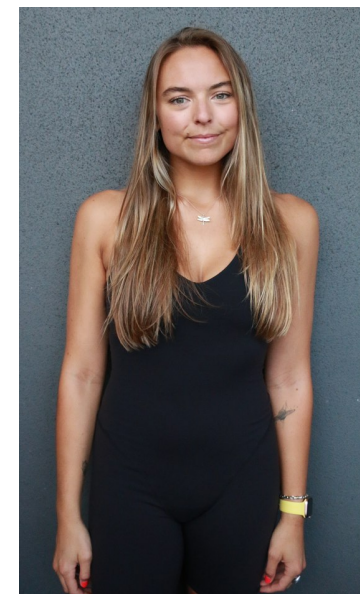

BARBARA BENT

Height 177cm/5'9.5" Bust 92cm/36" DD Waist 71cm/28" Hips 99cm/39"
Shoe 41 EU/10 US/7 UK Hair Blonde Eyes Green

17D Pollen Street
Grey Lynn
Auckland