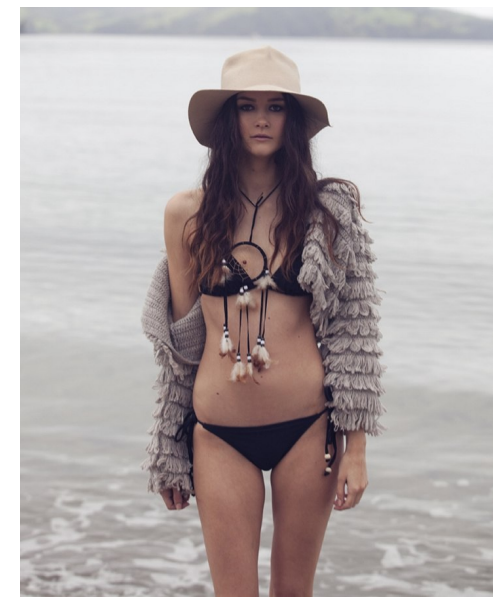

## LAUREN ASHLEY

Height 171cm/5'7.5" Bust 81cm/32" Waist 59cm/23" Hips 79cm/31"  
Dress 8-10 AUS/4-6US/34-36 EU Shoe 38 EU/7 US/5 UK Hair Dark Brown  
Eyes Brown

2 Morton Street, PO Box 90920, Auckland  
T:+64 9 373 2916 | F:+64 9 379 6834  
Freephone (NZ Only): 0508 4 Red11