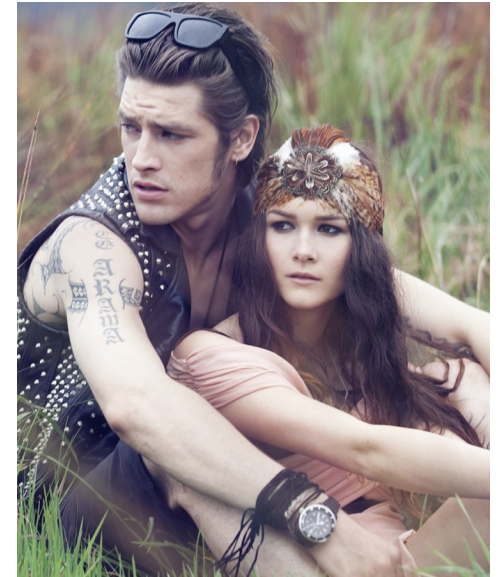

LAUREN ASHLEY

Height 171cm/5'7.5" Bust 81cm/32" Waist 59cm/23" Hips 79cm/31"  
Dress 8-10 AUS/4-6US/34-36 EU Shoe 38 EU/7 US/5 UK Hair Dark Brown  
Eyes Brown

17D Pollen Street  
Grey Lynn  
Auckland