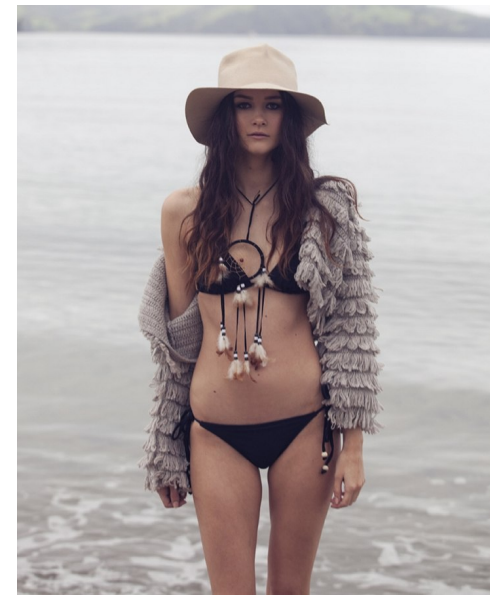

LAUREN ASHLEY

Height 171cm/5'7.5" Bust 81cm/32" Waist 59cm/23" Hips 79cm/31"  
Dress 8-10 AUS/4-6US/34-36 EU Shoe 38 EU/7 US/5 UK Hair Dark Brown  
Eyes Brown

17D Pollen Street  
Grey Lynn  
Auckland