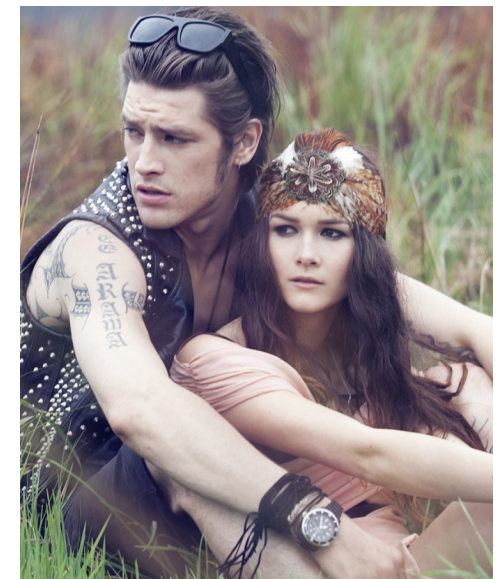

## LAUREN ASHLEY

Height 171cm/5'7.5" Bust 81cm/32" Waist 59cm/23" Hips 79cm/31"  
Dress 8-10 AUS/4-6US/34-36 EU Shoe 38 EU/7 US/5 UK Hair Dark Brown  
Eyes Brown

2 Morton Street, PO Box 90920, Auckland  
T:+64 9 373 2916 | F:+64 9 379 6834  
Freephone (NZ Only): 0508 4 Red11