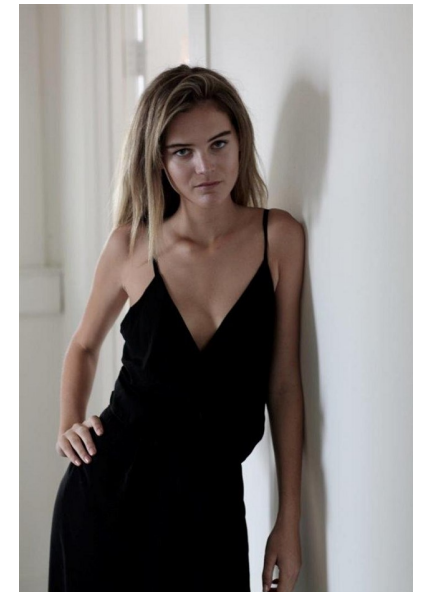

## MADI HART

Height 173cm/5'8" Bust 80cm/31.5" Waist 64cm/25" Hips 81cm/32"  
Dress 8 AUS/4 US/34 EU Shoe 40 EU/9 US/6.5 UK Hair Blonde Eyes Green

17D Pollen Street  
Grey Lynn  
Auckland