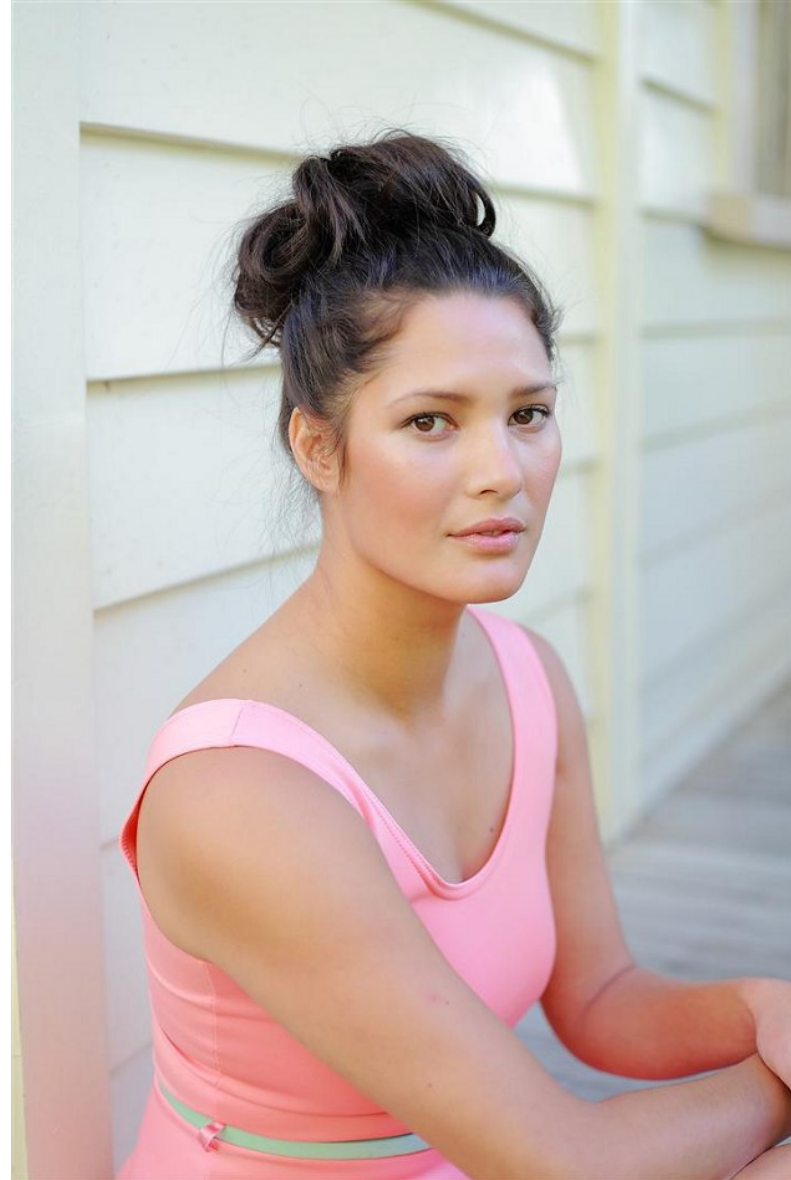

KURA PIERCEY

Height 173cm/5'8" Bust 86cm/34" Waist 66cm/26" Hips 84cm/33" Dress 8 AUS/4 US/34 EU Shoe 39 EU/8 US/6 UK Hair Brown Eyes Brown

KURA PIERCEY

Height 173cm/5'8" Bust 86cm/34" Waist 66cm/26" Hips 84cm/33" Dress 8 AUS/4 US/34 EU Shoe 39 EU/8 US/6 UK Hair Brown Eyes Brown

KURA PIERCEY

Height 173cm/5'8" Bust 86cm/34" Waist 66cm/26" Hips 84cm/33" Dress 8 AUS/4 US/34 EU Shoe 39 EU/8 US/6 UK Hair Brown Eyes Brown