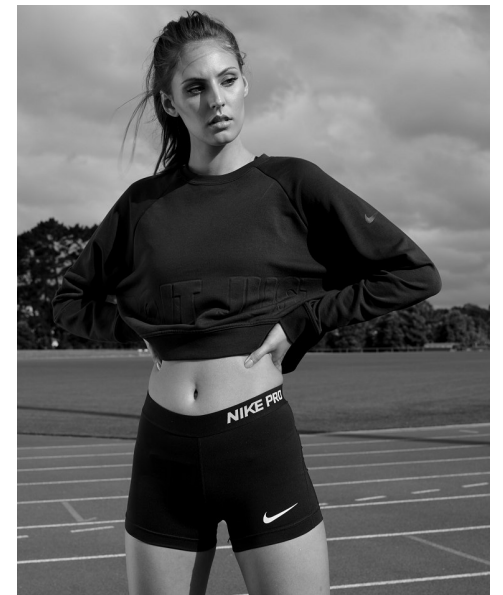

LOUISE YATES

Height 181cm/5'11.5" Bust 86cm/34" B Waist 61cm/24" Hips 91cm/36"
Dress 8 AUS/4 US/34 EU Shoe 39 EU/8 US/6 UK Hair Brown Eyes Green

2 Morton Street, PO Box 90920, Auckland
T:+64 9 373 2916 | F:+64 9 379 6834
Freephone (NZ Only): 0508 4 Red11