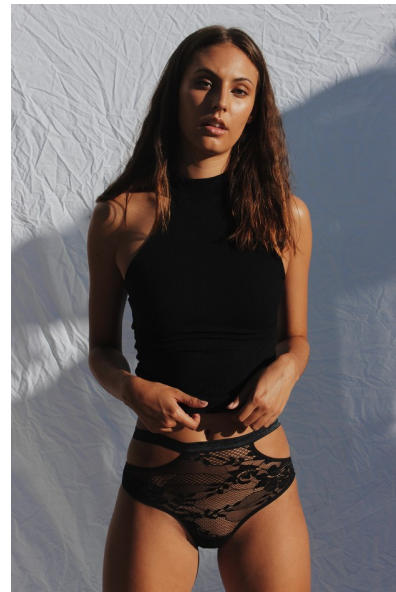

LOUISE YATES

Height 181cm/5'11.5" Bust 86cm/34" B Waist 61cm/24" Hips 91cm/36"
Dress 8 AUS/4 US/34 EU Shoe 39 EU/8 US/6 UK Hair Brown Eyes Green

2 Morton Street, PO Box 90920, Auckland
T:+64 9 373 2916 | F:+64 9 379 6834
Freephone (NZ Only): 0508 4 Red11