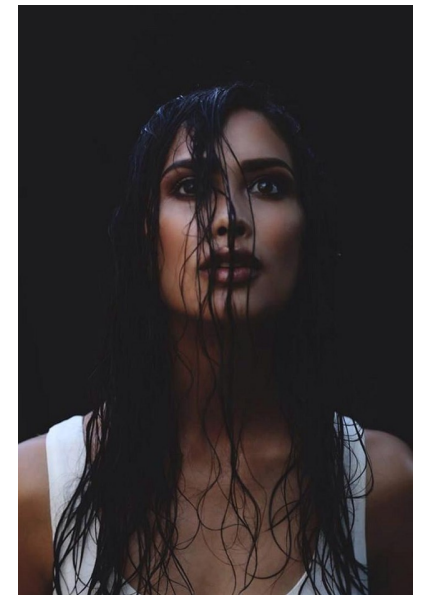

MICHAELA MITHA

Height 170cm/5'7" Bust 81cm/32" Waist 64cm/25" Dress 8 AUS/4 US/34  
EU Shoe 39 EU/8 US/6 UK Hair Dark Brown Eyes Brown

2 Morton Street, PO Box 90920, Auckland  
T:+64 9 373 2916 | F:+64 9 379 6834  
Freephone (NZ Only): 0508 4 Red11